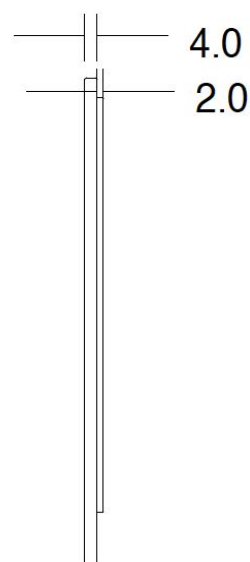

Cover glass LT-Line 17,3" acrylic glass

glass shaped, 5 mm acrylic glass limp, 2.2 mm chamfered

glass panel for 2 mm front panel
- acrylic glass or VSG safety glass

To protect the flexyPage displays we can deliver different glass panels:

Order No.	Description
zbs1A-02A-173A-SPE	acrylic glass LT-Line 17,3" (43,9 cm) anti-glare
zbs1A-02A-173A-SGE	VSG safety glass LT-Line 17,3" (43,9 cm) anti-glare

Order No.: zbs1A-02A-173A-...	Title cover glass LT-Line 17,3" open frame		
	Drawing No.: fel1A-02A-173A-KEL_cover_glass_V1.0		
subject to modifications	Scale:	Date: 2015-05-28	Drawn by: JHell
Tolerances +/- 0,1 mm