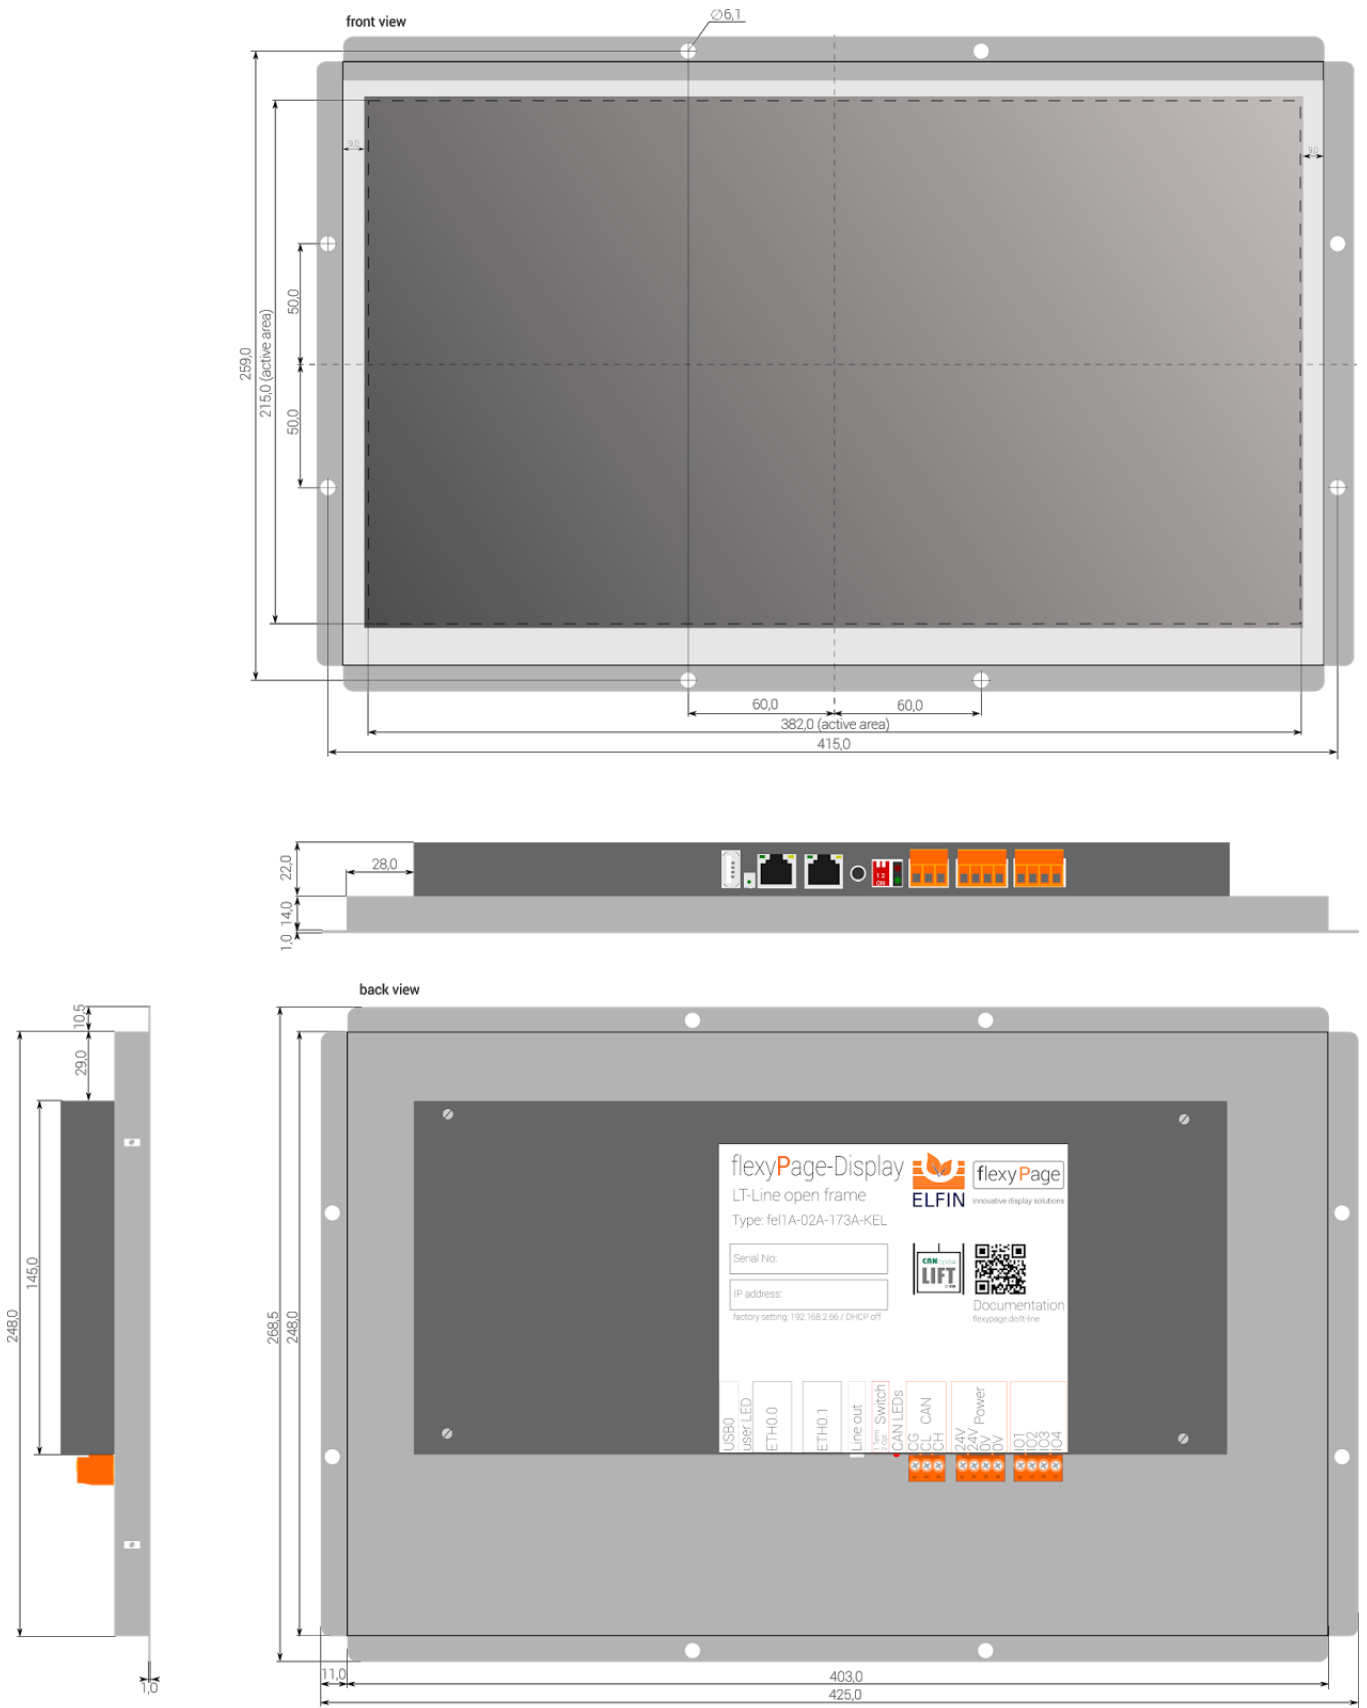

# LT-Line 17,3" (43,9 cm)

Mechanical Drawings

# Dimensions flexyPage display

<b>Order No.:</b> fel1A-02A-173A-KEL  subject to modifications	<b>Title</b> Mechanical Drawing LT-Line 17,3" open frame		
	Drawing No.: fel1A-02A-173A-KEL_MD_V1.0		
Tolerances +/- 0,5 mm	Scale:	Date: 2015-01-20	Drawn by: JHell