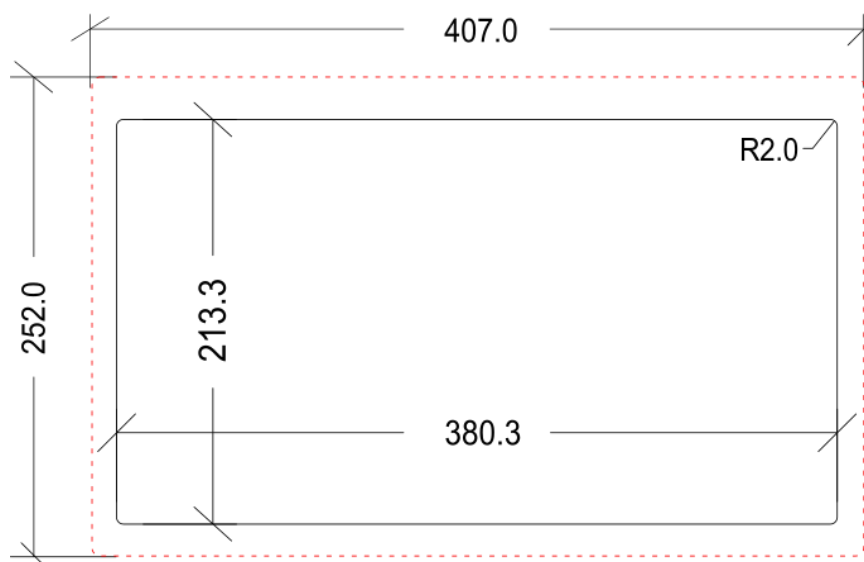

Cover glass LT-Line 17,3" acrylic glass

glass shaped, 5 mm acrylic glass limp, 2.2 mm chamfered

glass panel for 2 mm front panel
- acrylic glass or VSG safety glass

To protect the flexyPage displays we can deliver different glass panels:

Order No.	Description
zbs1A-02A-173A-SPE	acrylic glass LT-Line 17,3" (43,9 cm) anti-glare
zbs1A-02A-173A-SGE	VSG safety glass LT-Line 17,3" (43,9 cm) anti-glare

Order No.: zbs1A-02A-173A-...	Title cover glass LT-Line 17,3" open frame		
	Drawing No.: fel1A-02A-173A-KEL_cover_glass_V1.0		
subject to modifications	Scale:	Date: 2015-05-28	Drawn by: JHell
Tolerances +/- 0,1 mm