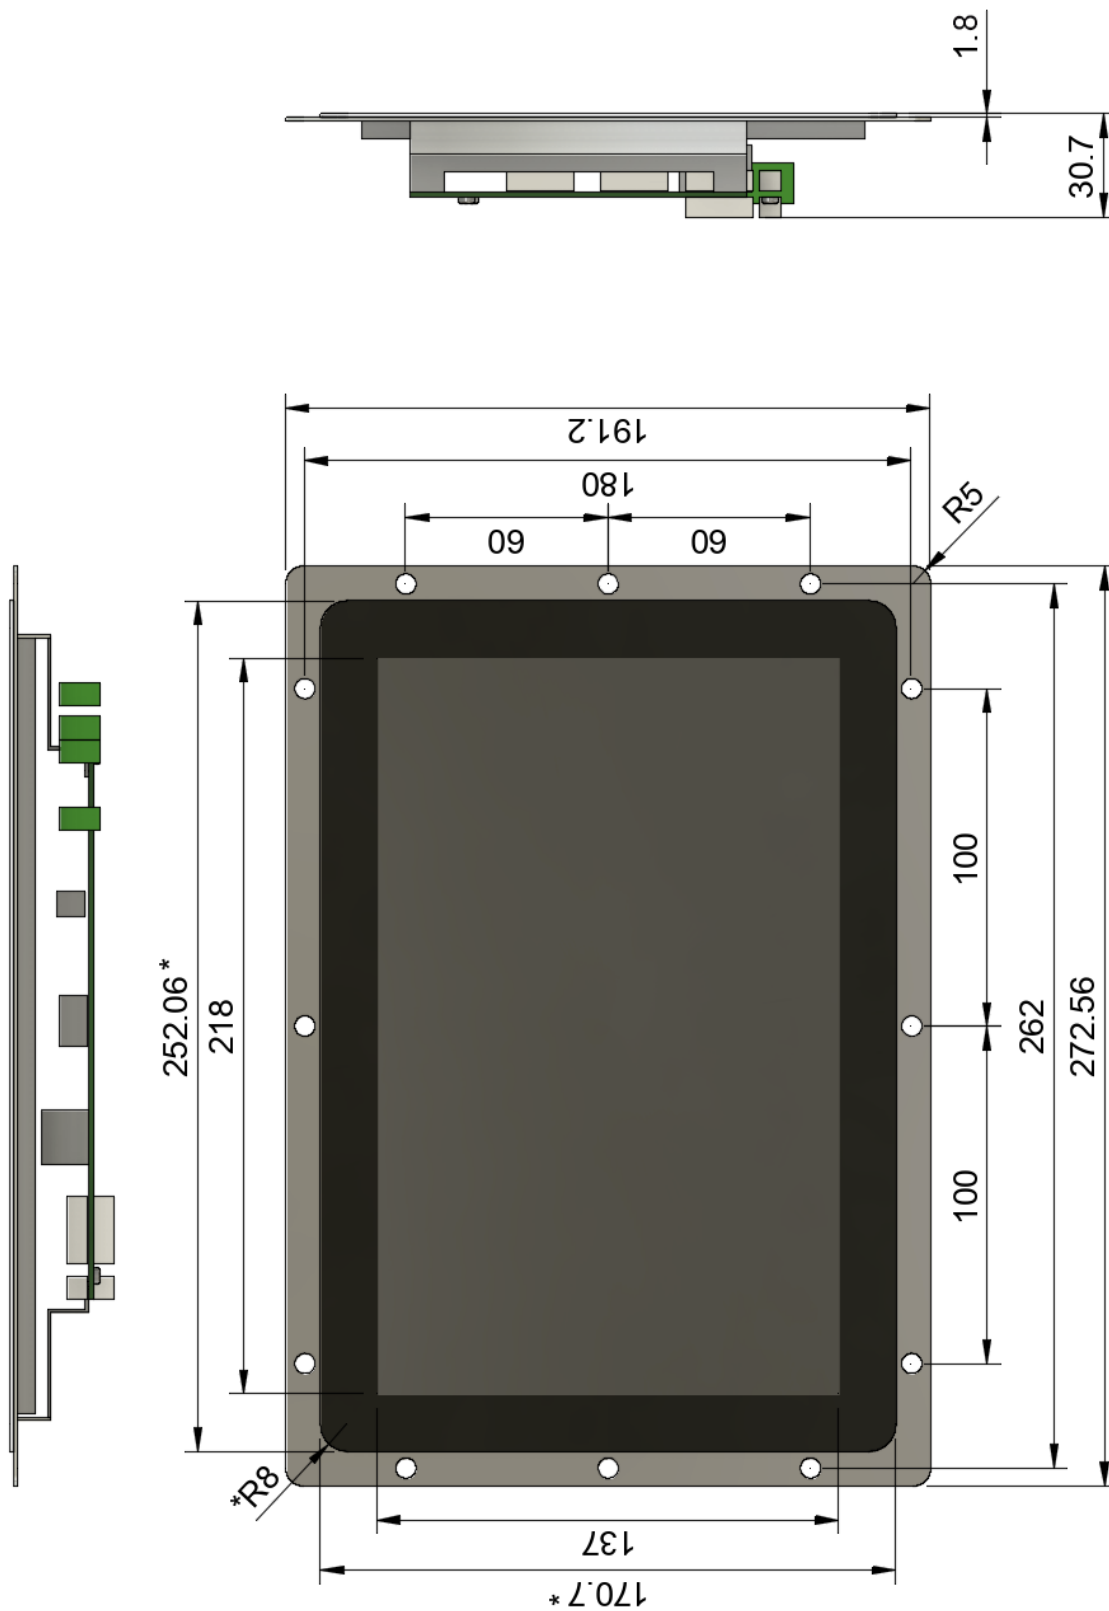

# Dimensions flexyPage display

\*Size of the glass

|   |   |                  |                 |
|---|---|------------------|-----------------|
| <b>Order No.:</b><br>fel5B-06A-101A<br>fel5B-06A-101B<br>subject to modifications | <b>Title</b><br>Mechanical drawing V-Line 10,1 (25,7 cm) open frame touch |                  |                 |
|   | Drawing No.: fel5B-06A-101B_MD_V1.0                                       |                  |                 |
| Tolerances +/- 0,5 mm   | Scale:  | Date: 2020-09-15 | Drawn by: JHell |

**Cutout**  
for glass front 1,1 mm

|                          |   |                  |                 |
|--------------------------|---|------------------|-----------------|
| <b>Order No.:</b>        | <b>Title</b><br>Cutout V-Line 10,1 (25,7 cm) open frame touch |                  |                 |
| subject to modifications | Drawing No.: fel5B-06A-101B_cutout_V1.1                       |                  |                 |
| Tolerances +/- 0,1 mm    | Scale:  | Date: 2020-09-15 | Drawn by: JHell |