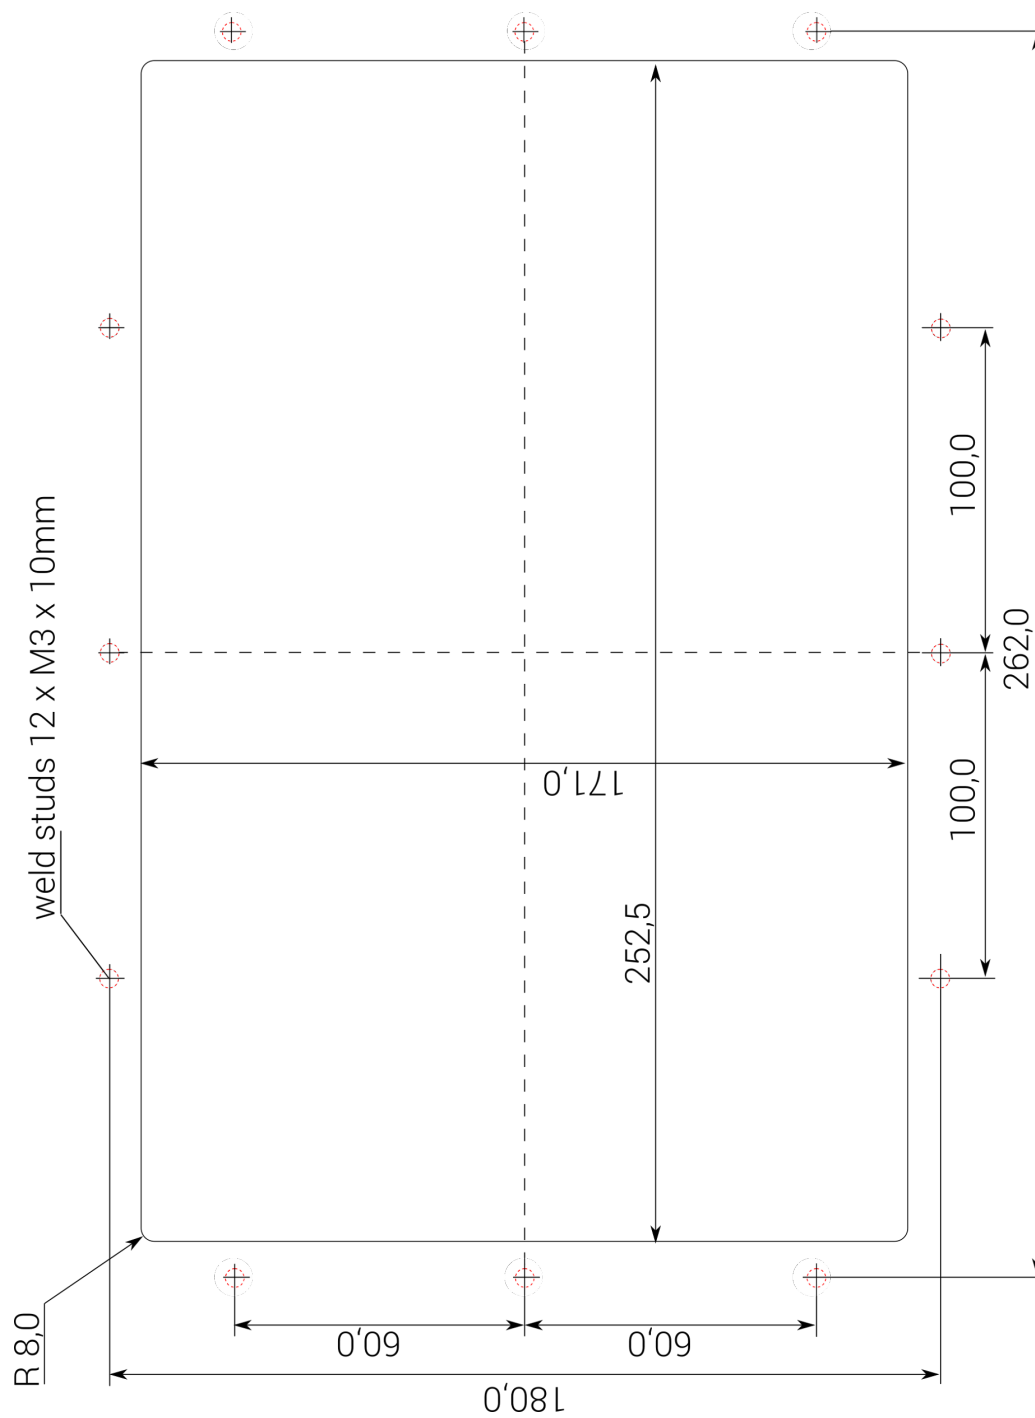

# V-Line 10,1 (25,7 cm) Touch

Model: 2020 12V / 24V

Mechanical drawings

# Dimensions flexyPage display

\*Size of the glass

|   |   |                  |                 |
|---|---|------------------|-----------------|
| <b>Order No.:</b><br>fel5B-06A-101A<br>fel5B-06A-101B<br>subject to modifications | <b>Title</b><br>Mechanical drawing V-Line 10,1 (25,7 cm) open frame touch |                  |                 |
|   | Drawing No.: fel5B-06A-101B_MD_V1.0                                       |                  |                 |
| Tolerances +/- 0,5 mm   | Scale:  | Date: 2020-09-15 | Drawn by: JHell |

**Cutout**  
for glass front 1,1 mm

|                          |   |                  |                 |
|--------------------------|---|------------------|-----------------|
| <b>Order No.:</b>        | <b>Title</b><br>Cutout V-Line 10,1 (25,7 cm) open frame touch |                  |                 |
| subject to modifications | Drawing No.: fel5B-06A-101B_cutout_V1.1                       |                  |                 |
| Tolerances +/- 0,1 mm    | Scale:  | Date: 2020-09-15 | Drawn by: JHell |

|  |   |                  |                 |
|--|---|------------------|-----------------|
| <b>Order No.:</b><br>zbs5B-06A-101B-FEB-SB | <b>Title</b><br>Stainless steel frame for V-Line 10,1 (25,7 cm) |                  |                 |
| subject to modifications                   | Drawing No.: fel5B-06A-101B_steel_frame_welded_stud_V1.0        |                  |                 |
| Tolerances +/- 0,1 mm                      | Scale:  | Date: 2020-09-15 | Drawn by: JHell |