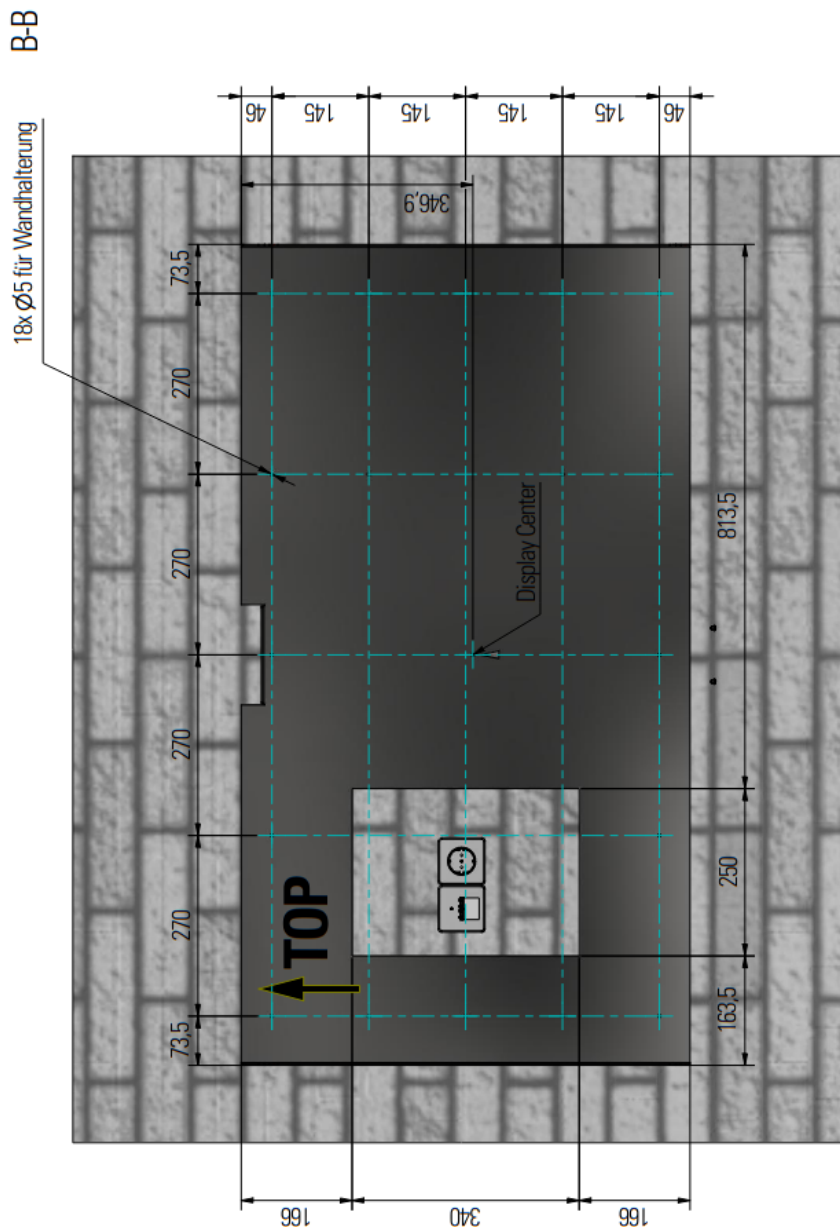

Wallmount dimensions monitor landscape

Order No.: ddg-fl-55-V2L subject to modifications	Title Mechanical drawing FL-Line 55 V2 Landscape monitor wallmount		
	Drawing No.: FL-55A_V2_wallmount_MD_V1.0		
Tolerances +/- 0,1 mm	Scale:	Date: 2023-04-28	Drawn by: