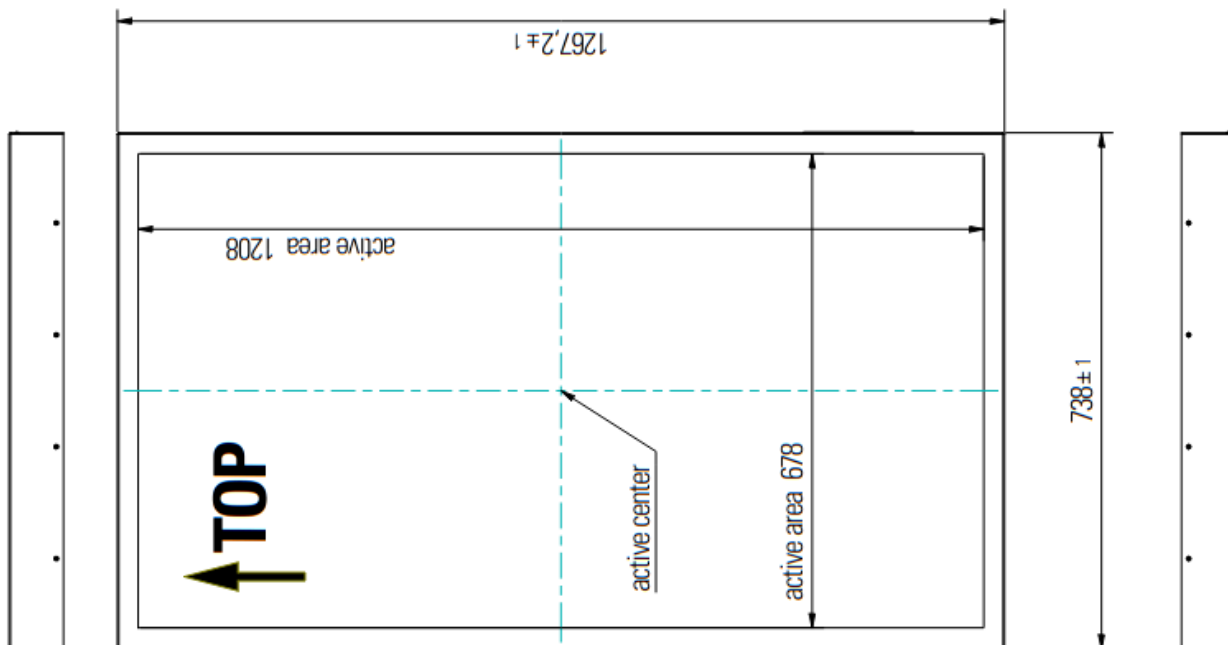

# Dimensions monitor landscape

|  |   |                  |           |
|--|---|------------------|-----------|
| Order No.: ddg-fl-55-V2L<br>subject to modifications | Title<br>Mechanical drawing FL-Line 55 V2 Landscape monitor |                  |           |
|  | Drawing No.: FL-55A_V2_Landscape_MD_V1.0                    |                  |           |
| Tolerances +/- 0,1 mm                                | Scale:  | Date: 2023-04-28 | Drawn by: |

# Dimensions monitor portrait

|  |  |                  |           |
|--|--|------------------|-----------|
| Order No.: ddg-FL-55-V2P<br>subject to modifications | Title<br>Mechanical drawing FL-Line 55 V2 Portrait monitor |                  |           |
|  | Drawing No.: FL-55A_V2_Portrait_MD_V1.0                    |                  |           |
| Tolerances +/- 0,1 mm                                | Scale:   | Date: 2023-04-28 | Drawn by: |