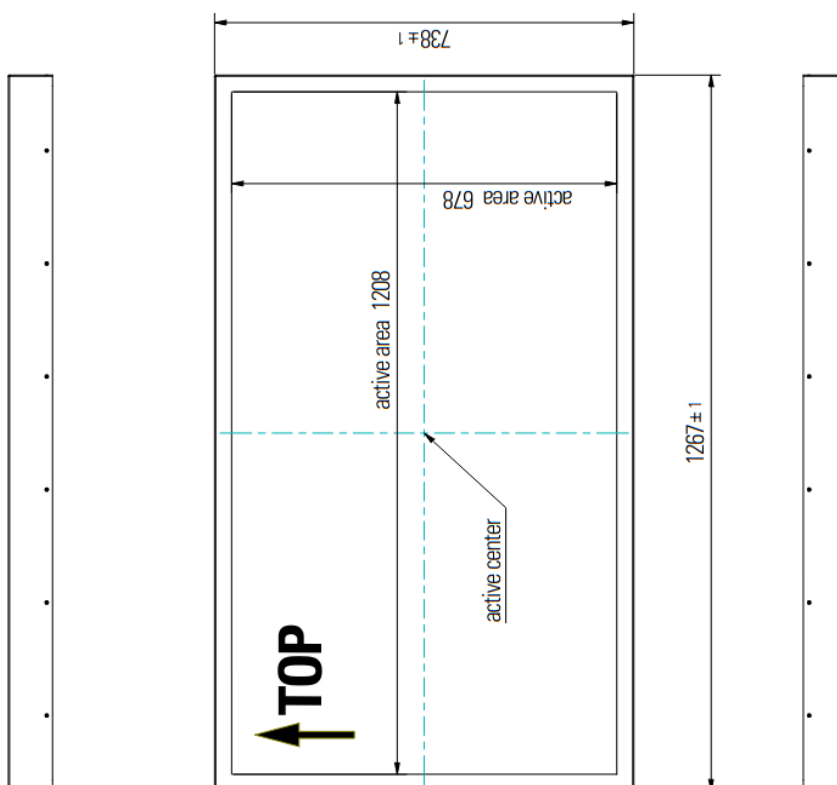

Dimensions monitor landscape

Order No.: ddg-fl-55-V2L subject to modifications	Title Mechanical drawing FL-Line 55 V2 Landscape monitor		
	Drawing No.: FL-55A_V2_Landscape_MD_V1.0		
Tolerances +/- 0,1 mm	Scale:	Date: 2023-04-28	Drawn by: