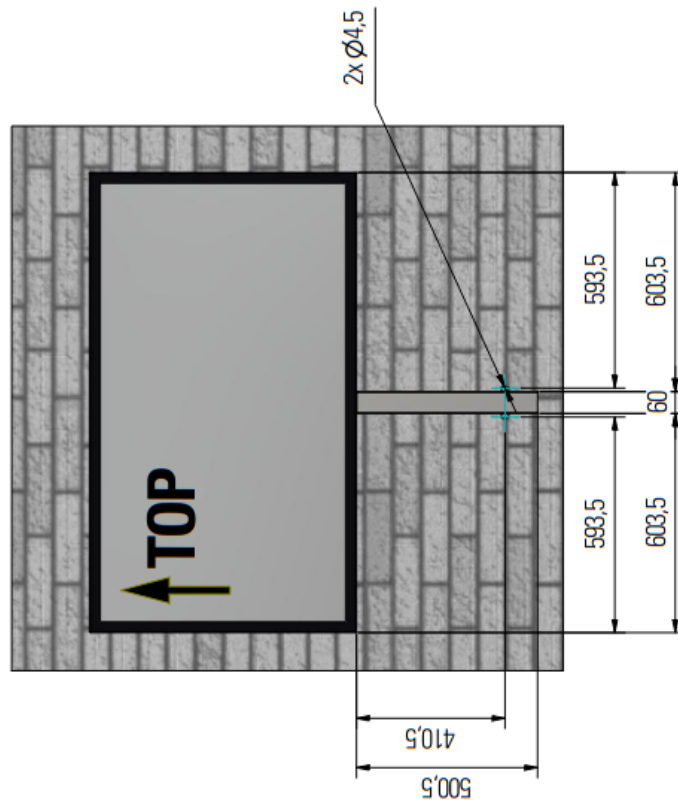

Wallmount cable duct

Portrait

Landscape

Order No.: ddg-fl-55-V2P subject to modifications	Title Mechanical drawing FL-Line 55 V2 Portrait monitor wallmount		
Tolerances +/- 0,1 mm	Drawing No.: FL-55_{job}A_V2_wallmount_MD_V1.0		
	Scale:	Date: 2023-04-28	Drawn by: