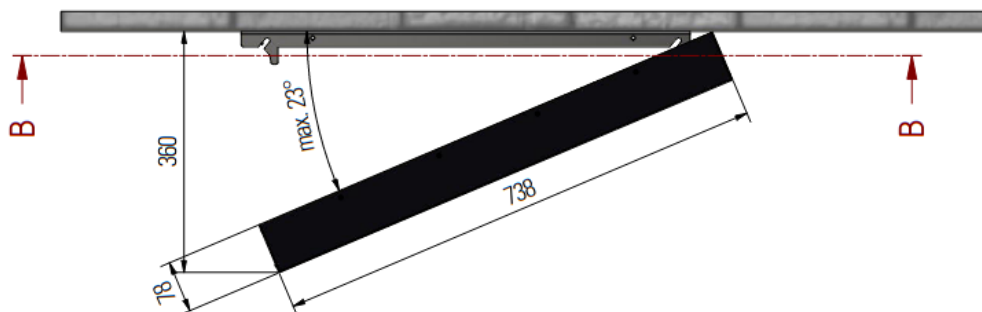

Wallmount dimensions monitor landscape

Order No.: ddg-fl-55-V2L subject to modifications	Title Mechanical drawing FL-Line 55 V2 Landscape monitor wallmount		
	Drawing No.: FL-55A_V2_wallmount_MD_V1.0		
Tolerances +/- 0,1 mm	Scale:	Date: 2023-04-28	Drawn by: