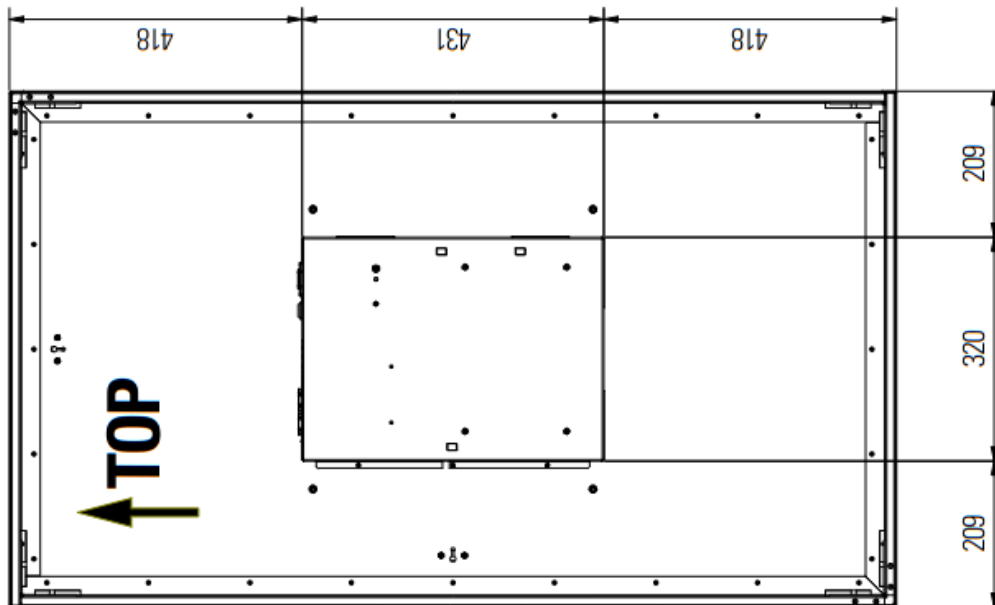

Dimensions monitor portrait

Order No.: ddg-FL-55-V2P subject to modifications	Title Mechanical drawing FL-Line 55 V2 Portrait monitor		
	Drawing No.: FL-55A_V2_Portrait_MD_V1.0		
Tolerances +/- 0,1 mm	Scale:	Date: 2023-04-28	Drawn by: