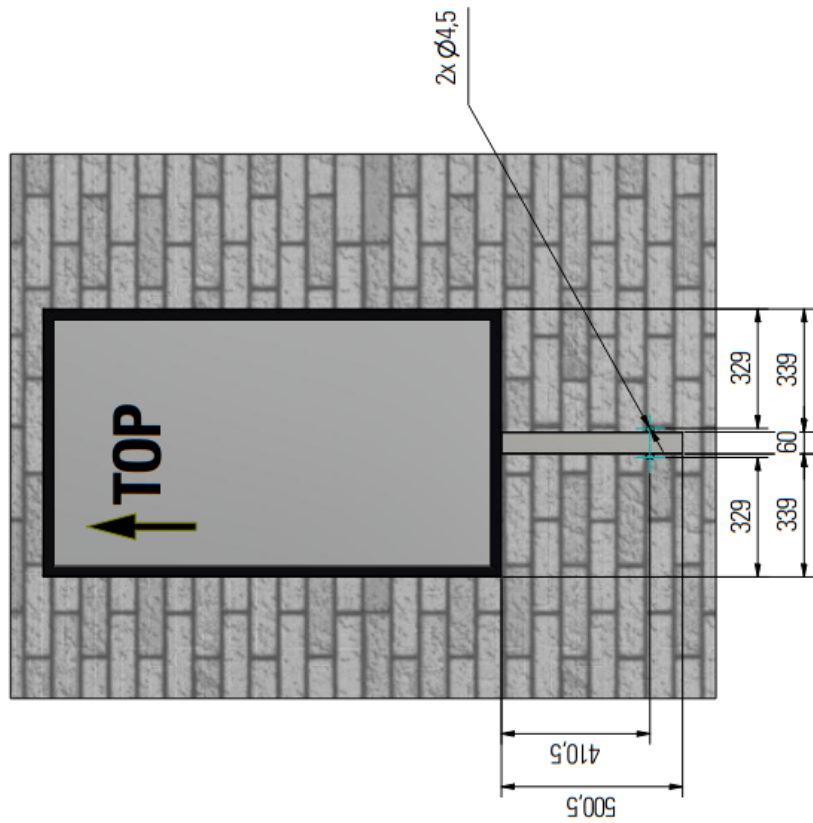

Wallmount cable duct

Portrait