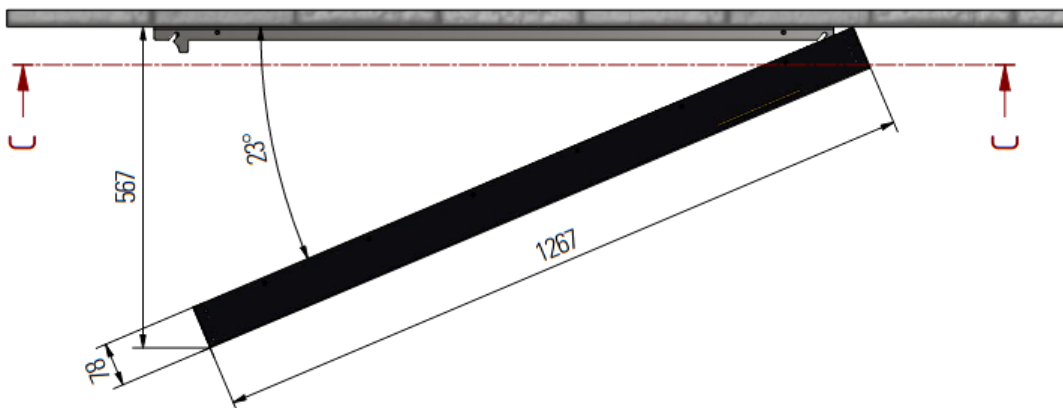

Wallmount dimensions monitor portrait

Order No.: ddg-fl-55-V2P subject to modifications	Title Mechanical drawing FL-Line 55 V2 Portrait monitor wallmount		
	Drawing No.: FL-55_[OBJ.]A_V2_wallmount_MD_V1.0		
Tolerances +/- 0,1 mm	Scale:	Date: 2023-04-28	Drawn by: