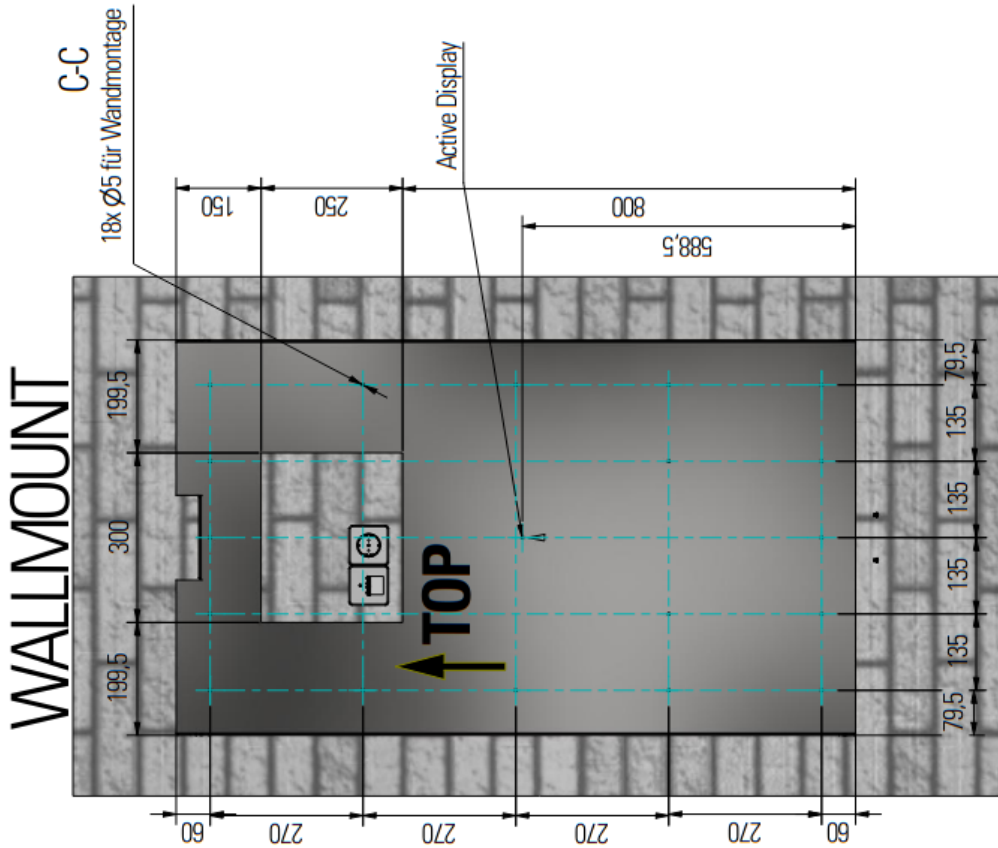

Wallmount dimensions monitor portrait

Order No.: ddg-fl-55-V2P subject to modifications	Title Mechanical drawing FL-Line 55 V2 Portrait monitor wallmount		
	Drawing No.: FL-55_[OBJ.]A_V2_wallmount_MD_V1.0		
Tolerances +/- 0,1 mm	Scale:	Date: 2023-04-28	Drawn by: