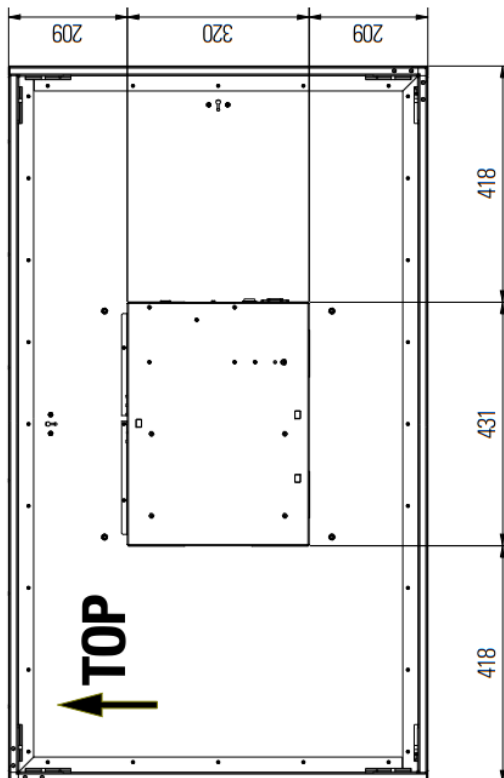

Dimensions monitor landscape

Order No.: ddg-fl-55-V2L subject to modifications	Title Mechanical drawing FL-Line 55 V2 Landscape monitor		
	Drawing No.: FL-55A_V2_Landscape_MD_V1.0		
Tolerances +/- 0,1 mm	Scale:	Date: 2023-04-28	Drawn by: