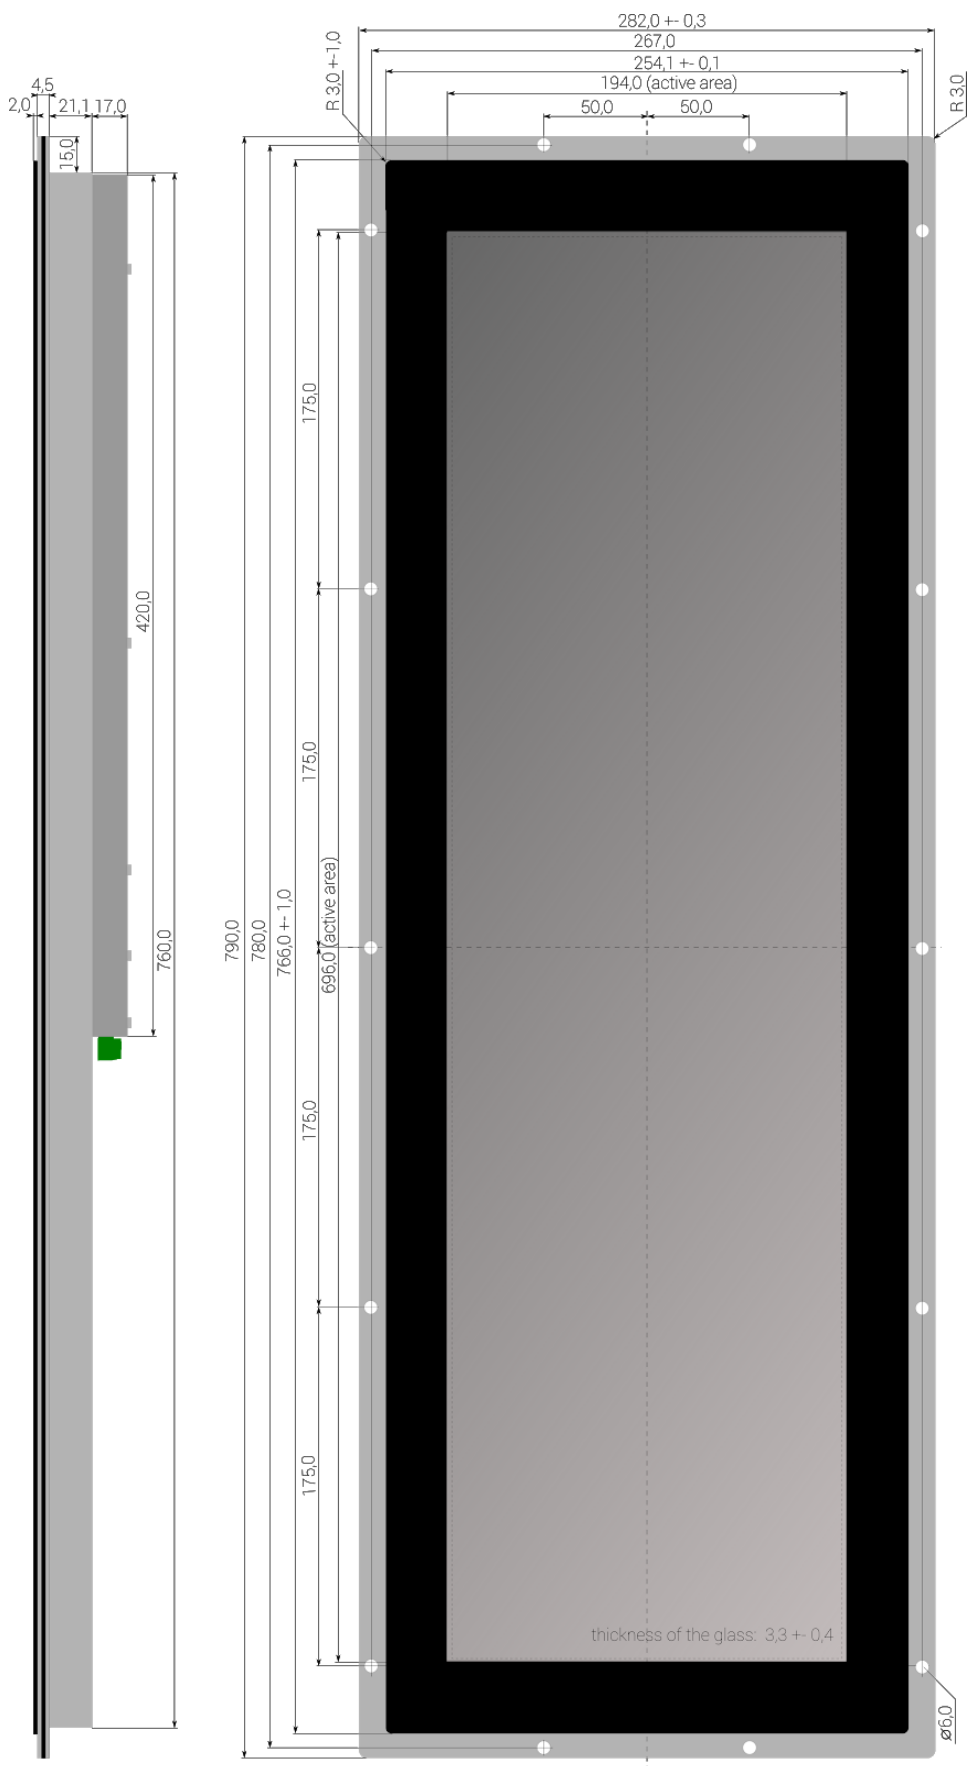

flexyPage Displays

DM-Line 29,0 (73,0 cm)

Model: 2018 24V

Mechanical Drawings

About flexyPage documentation

This document provides an overview of possibilities of what can be realised with the flexyPage system. It constitutes only a small part of the whole documentation and is undergoing continual improvement.

Dimensions flexyPage display

Order No.: fel4B-05A-290B subject to modifications	Title Mechanical Drawing DM-Line 29,0 (73,0 cm) open frame touch		
	Drawing No.: fel1A-05A-290B-KEL_MD_V1.1		
Tolerances +/- 0,5 mm	Scale:	Date: 2018-08-28	Drawn by: JHell

Stainless steel frame for DM-Line 29,0 (73,0 cm) touch

Under construction

Order No.	Description
zbs1A-05A-290B-FEB-SB	Stainless steel frame for DM-Line 29,0 (73,0 cm) with welded stud
zbs1A-05A-290B-FEB-SR	Stainless steel frame for DM-Line 29,0 (73,0 cm) for screws

Order No.: zbs1A-05A-290B-FEB-...	Title Stainless steel frame for DM-Line 29,0 (73,0 cm)		
	subject to modifications		
	Drawing No.: fel1A-05A-290B-KEL_steel_frame_V1.0		
Tolerances +/- 0,1 mm	Scale:	Date: 2017-11-0	Drawn by: JHell