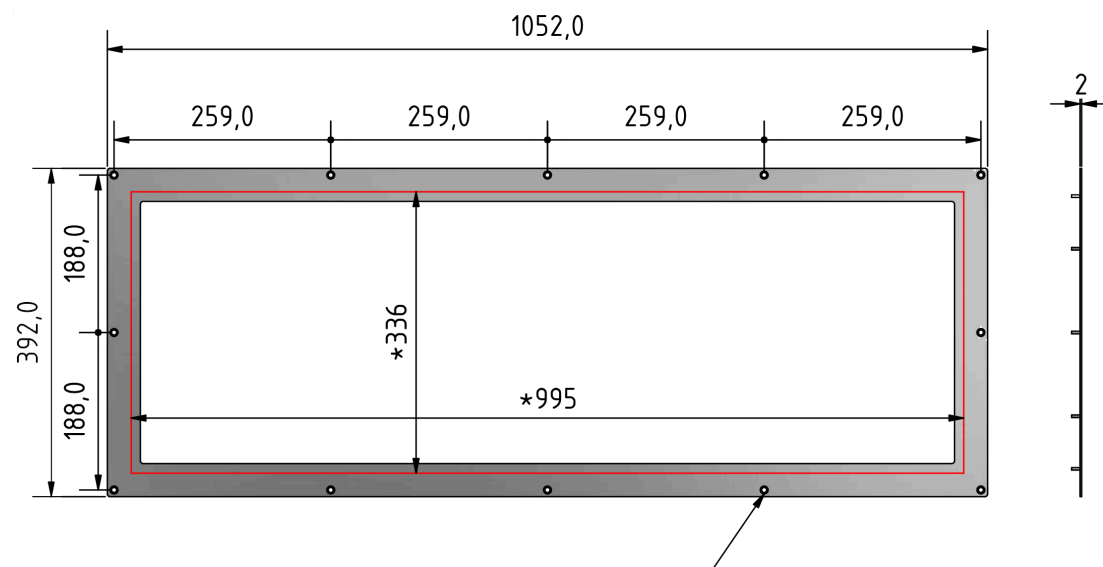

Dimensions flexyPage touch display

*Cutout front panel / frame

Tolerance in side view +/- 1 mm

Order No.: fel4B-05A-380B subject to modifications	Title Mechanical Drawing DM-Line 38 (94 cm) open frame touch		
	Drawing No.: fel4B-05A-380B_MD_V1.0		
Tolerances +/- 0,5 mm	Scale:	Date: 2019-12-03	Drawn by: VSc

Mounting behind glass

Cutout in carrier plate and welded studs

Order No.:	Title DM-Line 38 (94 cm) open frame touch - Mounting behind glass		
subject to modifications	Drawing No.: fel4B-05A-380B_touch_behind_glass_V1.0		
Tolerances +/- 0,1 mm	Scale:	Date: 2019-12-03	Drawn by: VSc

Accessory parts - Stainless steel frames for DM-Line 38 (94 cm) touch

Stainless steel frame with welded studs M3 x 20 mm mounting from rear

Stainless steel frame with sinkholes for screws M4

* display/monitor outside dimension

sinkhole M4

Order No.

zbs1A-05A-380B-FEB-SB

zbs1A-05A-380B-FEB-SR

Description

Stainless steel frame for DM-Line 38 (94 cm) with welded stud

Stainless steel frame for DM-Line 38 (94 cm) for screws

Order No.: zbs1A-05A-380B-FEB-...	Title Stainless steel frames for DM-Line 38 (94 cm)		
subject to modifications	Drawing No.: fel4B-05A-380B_steel_frame_V1.0		
Tolerances +/- 0,1 mm	Scale:	Date: 2019-12-03	Drawn by: VSc