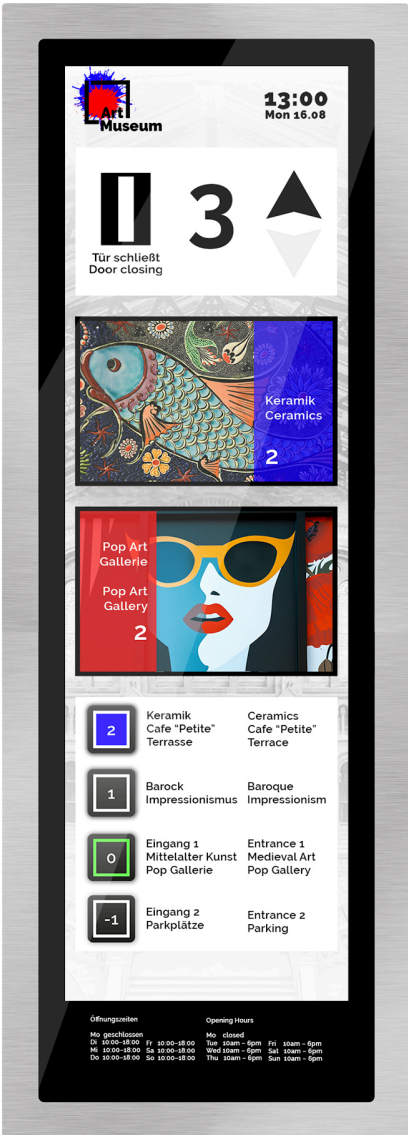

flexyPage Displays

DM-Line 38 (94 cm)

Model: 2019 24V

Mechanical Drawings

About flexyPage documentation

This document provides an overview of possibilities of what can be realised with the flexyPage system. It constitutes only a small part of the whole documentation and is undergoing continual improvement.

Dimensions flexyPage touch display

*Cutout front panel / frame

Tolerance in side view +/- 1 mm

Order No.: fel4B-05A-380B subject to modifications	Title Mechanical Drawing DM-Line 38 (94 cm) open frame touch		
	Drawing No.: fel4B-05A-380B_MD_V1.0		
Tolerances +/- 0,5 mm	Scale:	Date: 2019-12-03	Drawn by: VSc

Document history

Version	Release Date	Changes
0.9	2018-01-16	Pre version
0.91	2018-05-02	Glass touch added
0.92	2018-06-18	Typo
1.0	2019-02-27	New mechanical drawings
1.1	2019-12-03	Frames added
1.2	2021-03-01	Update company name
1.3	2022-03-18	New address
1.4	2024-08-20	New side view drawing