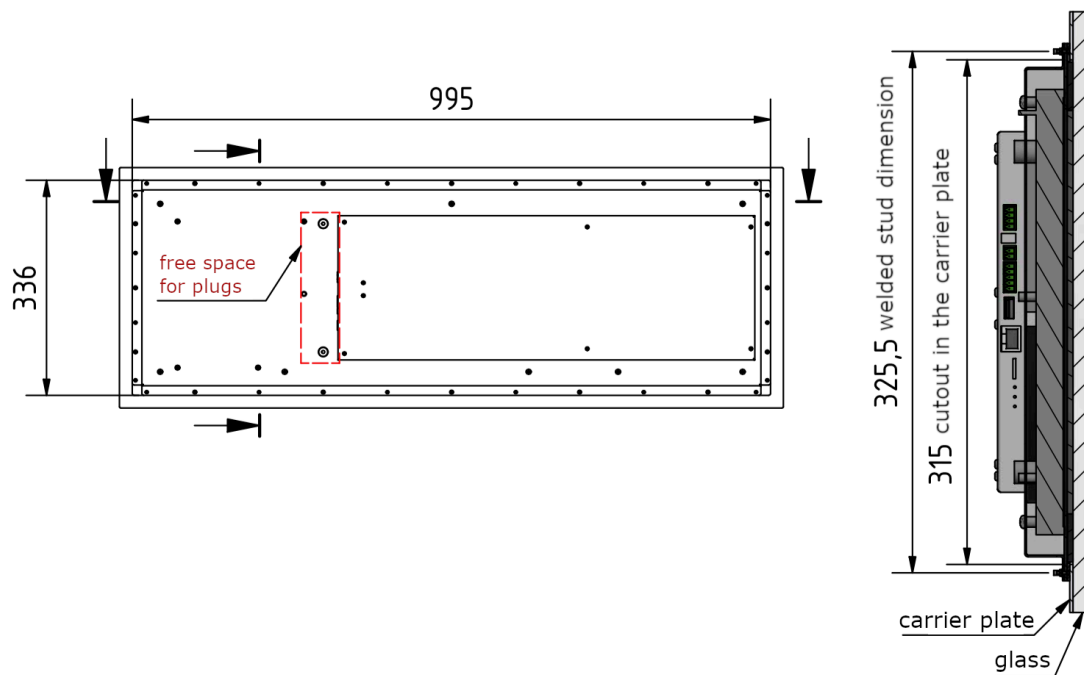

Dimensions flexyPage touch display

*Cutout front panel / frame

Tolerance in side view +/- 1 mm

Order No.: fel4B-05A-380B subject to modifications	Title Mechanical Drawing DM-Line 38 (94 cm) open frame touch		
	Drawing No.: fel4B-05A-380B_MD_V1.0		
Tolerances +/- 0,5 mm	Scale:	Date: 2019-12-03	Drawn by: VSc

Mounting behind glass

Cutout in carrier plate and welded studs

Order No.:	Title DM-Line 38 (94 cm) open frame touch - Mounting behind glass		
subject to modifications	Drawing No.: fel4B-05A-380B_touch_behind_glass_V1.0		
Tolerances +/- 0,1 mm	Scale:	Date: 2019-12-03	Drawn by: VSc

Accessory parts - Stainless steel frames for DM-Line 38 (94 cm) touch

Stainless steel frame with welded studs M3 x 20 mm mounting from rear

Stainless steel frame with sinkholes for screws M4

* display/monitor outside dimension