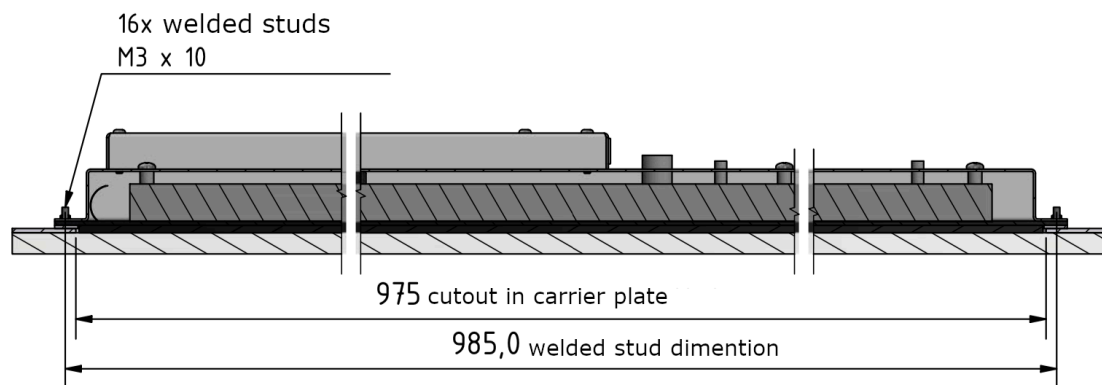

Mounting behind glass