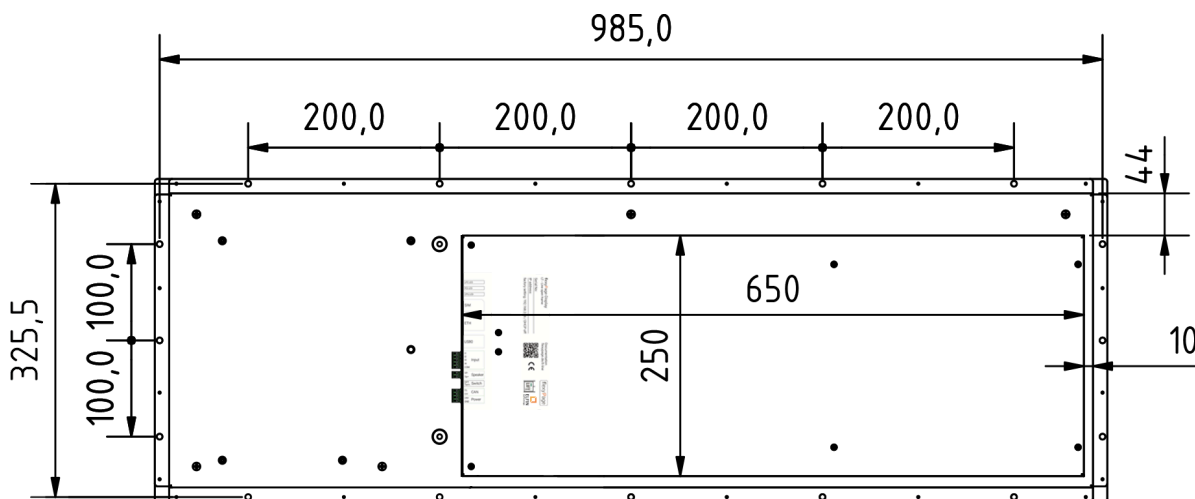

Dimensions flexyPage touch display

*Cutout front panel / frame

Tolerance in side view +/- 1 mm

Order No.: fel4B-05A-380B subject to modifications	Title Mechanical Drawing DM-Line 38 (94 cm) open frame touch		
	Drawing No.: fel4B-05A-380B_MD_V1.0		
Tolerances +/- 0,5 mm	Scale:	Date: 2019-12-03	Drawn by: VSc