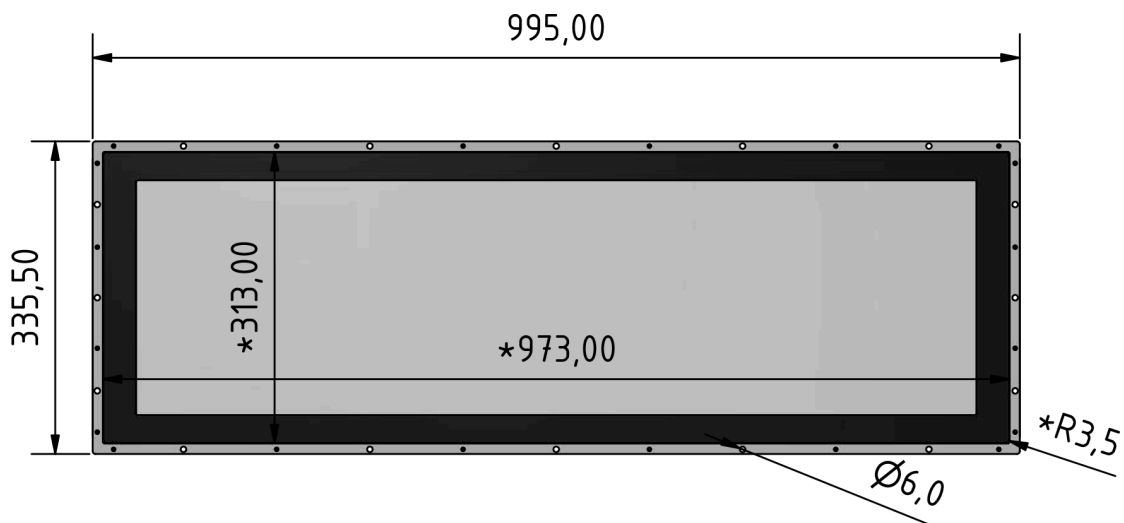

flexyPage Displays

DM-Line 38 (94 cm)

Model: 2019 24V

Mechanical Drawings

About flexyPage documentation

This document provides an overview of possibilities of what can be realised with the flexyPage system. It constitutes only a small part of the whole documentation and is undergoing continual improvement.

Dimensions flexyPage touch display

*Cutout front panel / frame

Tolerance in side view +/- 1 mm

Order No.: fel4B-05A-380B subject to modifications	Title Mechanical Drawing DM-Line 38 (94 cm) open frame touch		
	Drawing No.: fel4B-05A-380B_MD_V1.0		
Tolerances +/- 0,5 mm	Scale:	Date: 2019-12-03	Drawn by: VSc