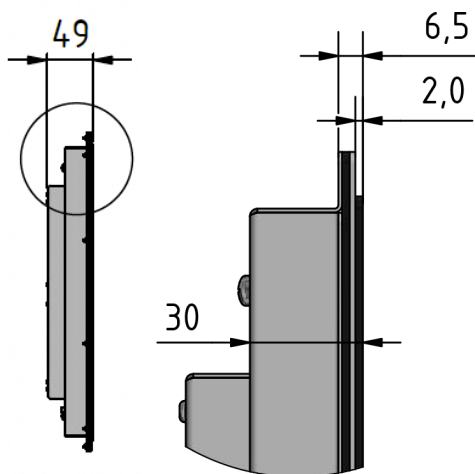

flexyPage Displays

DM-Line 38 (94 cm)

Model: 2019 24V

Mechanical Drawings

About flexyPage documentation

This document provides an overview of possibilities of what can be realised with the flexyPage system. It constitutes only a small part of the whole documentation and is undergoing continual improvement.

Dimensions flexyPage touch display

*Cutout front panel / frame

Tolerance in side view +/- 1 mm

Order No.: fel4B-05A-380B subject to modifications	Title Mechanical Drawing DM-Line 38 (94 cm) open frame touch		
	Drawing No.: fel4B-05A-380B_MD_V1.0		
Tolerances +/- 0,5 mm	Scale:	Date: 2019-12-03	Drawn by: VSc

Accessory parts - Stainless steel frames for DM-Line 38 (94 cm) touch

Stainless steel frame with welded studs M3 x 20 mm mounting from rear

Stainless steel frame with sinkholes for screws M4

* display/monitor outside dimension