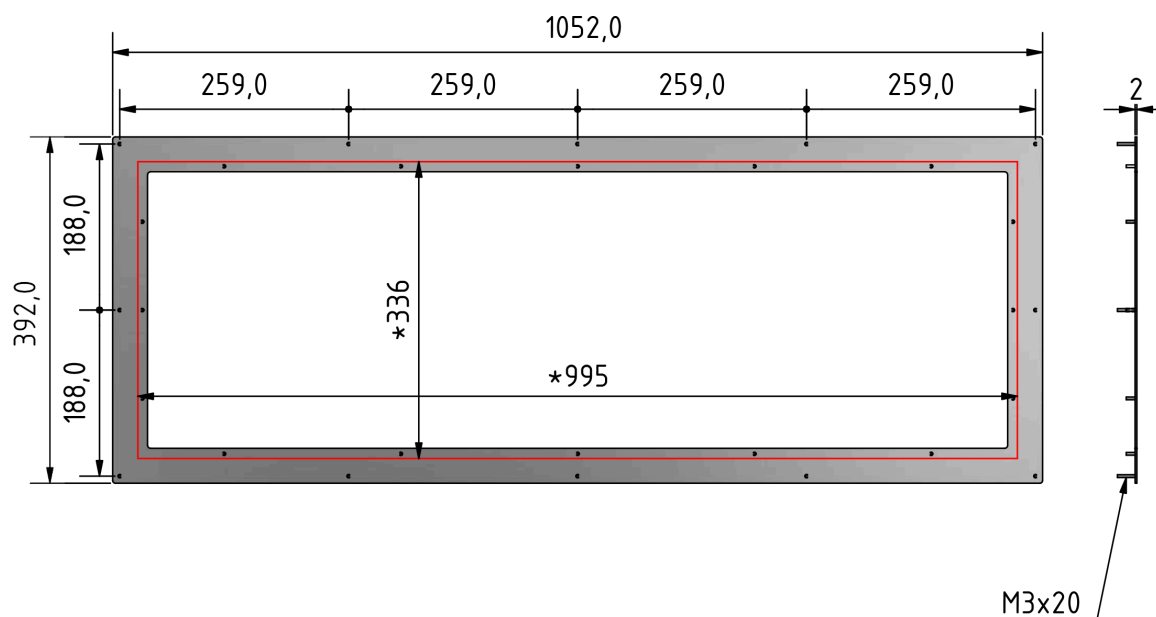

Dimensions flexyPage touch display

*Cutout front panel / frame

Tolerance in side view +/- 1 mm

Order No.: fel4B-05A-380B subject to modifications	Title Mechanical Drawing DM-Line 38 (94 cm) open frame touch		
	Drawing No.: fel4B-05A-380B_MD_V1.0		
Tolerances +/- 0,5 mm	Scale:	Date: 2019-12-03	Drawn by: VSc

Mounting behind glass

Cutout in carrier plate and welded studs

Order No.:	Title DM-Line 38 (94 cm) open frame touch - Mounting behind glass		
subject to modifications	Drawing No.: fel4B-05A-380B_touch_behind_glass_V1.0		
Tolerances +/- 0,1 mm	Scale:	Date: 2019-12-03	Drawn by: VSc

Accessory parts - Stainless steel frames for DM-Line 38 (94 cm) touch

Stainless steel frame with welded studs M3 x 20 mm mounting from rear

Stainless steel frame with sinkholes for screws M4

* display/monitor outside dimension

sinkhole M4

Order No.

zbs1A-05A-380B-FEB-SB

zbs1A-05A-380B-FEB-SR

Description

Stainless steel frame for DM-Line 38 (94 cm) with welded stud

Stainless steel frame for DM-Line 38 (94 cm) for screws

Order No.: zbs1A-05A-380B-FEB-...	Title Stainless steel frames for DM-Line 38 (94 cm)		
subject to modifications	Drawing No.: fel4B-05A-380B_steel_frame_V1.0		
Tolerances +/- 0,1 mm	Scale:	Date: 2019-12-03	Drawn by: VSc