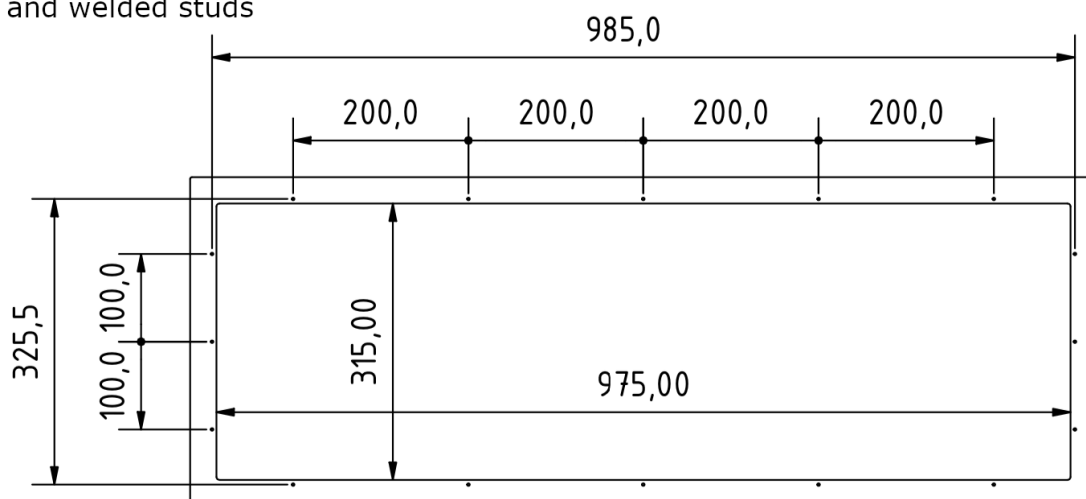

Cutout in carrier plate and welded studs

Order No.:	Title DM-Line 38 (94 cm) open frame touch - Mounting behind glass		
subject to modifications	Drawing No.: fel4B-05A-380B_touch_behind_glass_V1.0		
Tolerances +/- 0,1 mm	Scale:	Date: 2019-12-03	Drawn by: VSc