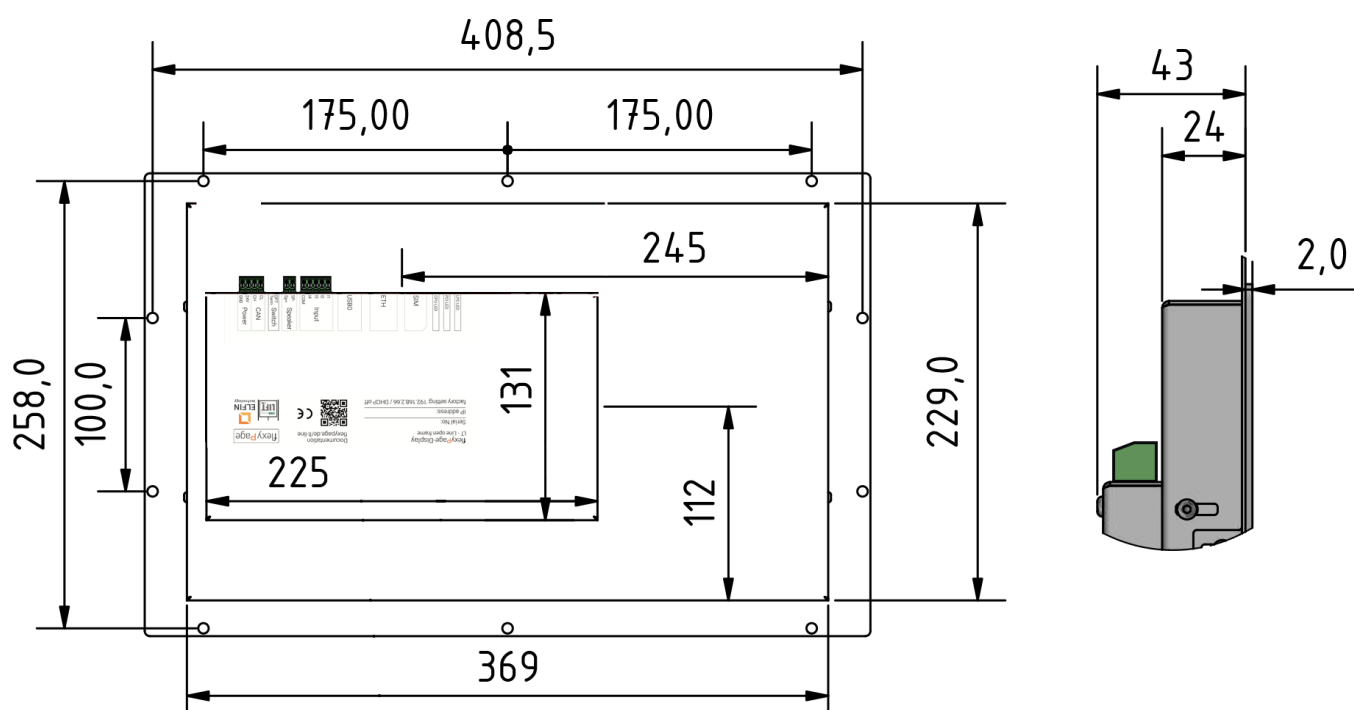

# Dimensions flexyPage display

\*Size of the glass

<b>Order No.:</b> fel4B-05A-156B fel4C-05A-156B subject to modifications	<b>Title</b> Mechanical Drawing DM-Line 15,6 (39,6 cm) open frame touch		
Tolerances +/- 0,5 mm	Scale:	Date: 2018-12-18	Drawn by: JHell
		Drawing No.: fel4x-05A-156B_MD_V1.0	