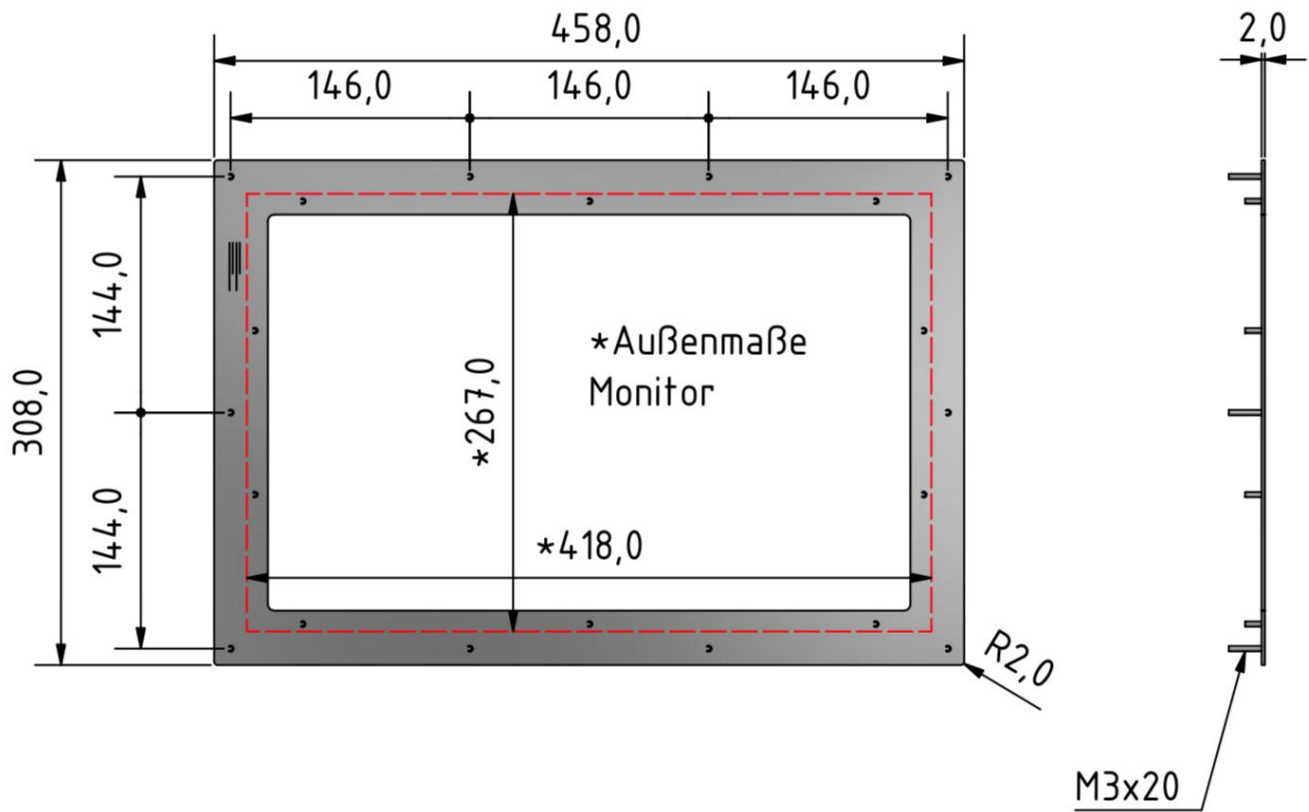

Accessory parts - Stainless steel frame for DM-Line 15,6 (39,6 cm) touch

With welded stud M3 x 20 mm - mounting from the rear

Order No.

zbs4B-05A-156B-FEB-SB
zbs4B-05A-156B-FEB-SR

Description

Stainless steel frame for DM-Line 15,6 (39,6 cm) with welded stud
Stainless steel frame for DM-Line 15,6 (39,6 cm) for screws

Order No.: zbs4B-05A-156B-FEB-SB subject to modifications	Title Stainless steel frame for DM-Line 15,6 (39,6 cm)		
	Drawing No.: fel4B-05A-156B_steel_frame_welded_stud_V1.0		
Tolerances +/- 0,1 mm	Scale:	Date: 2019-12-03	Drawn by: JHell