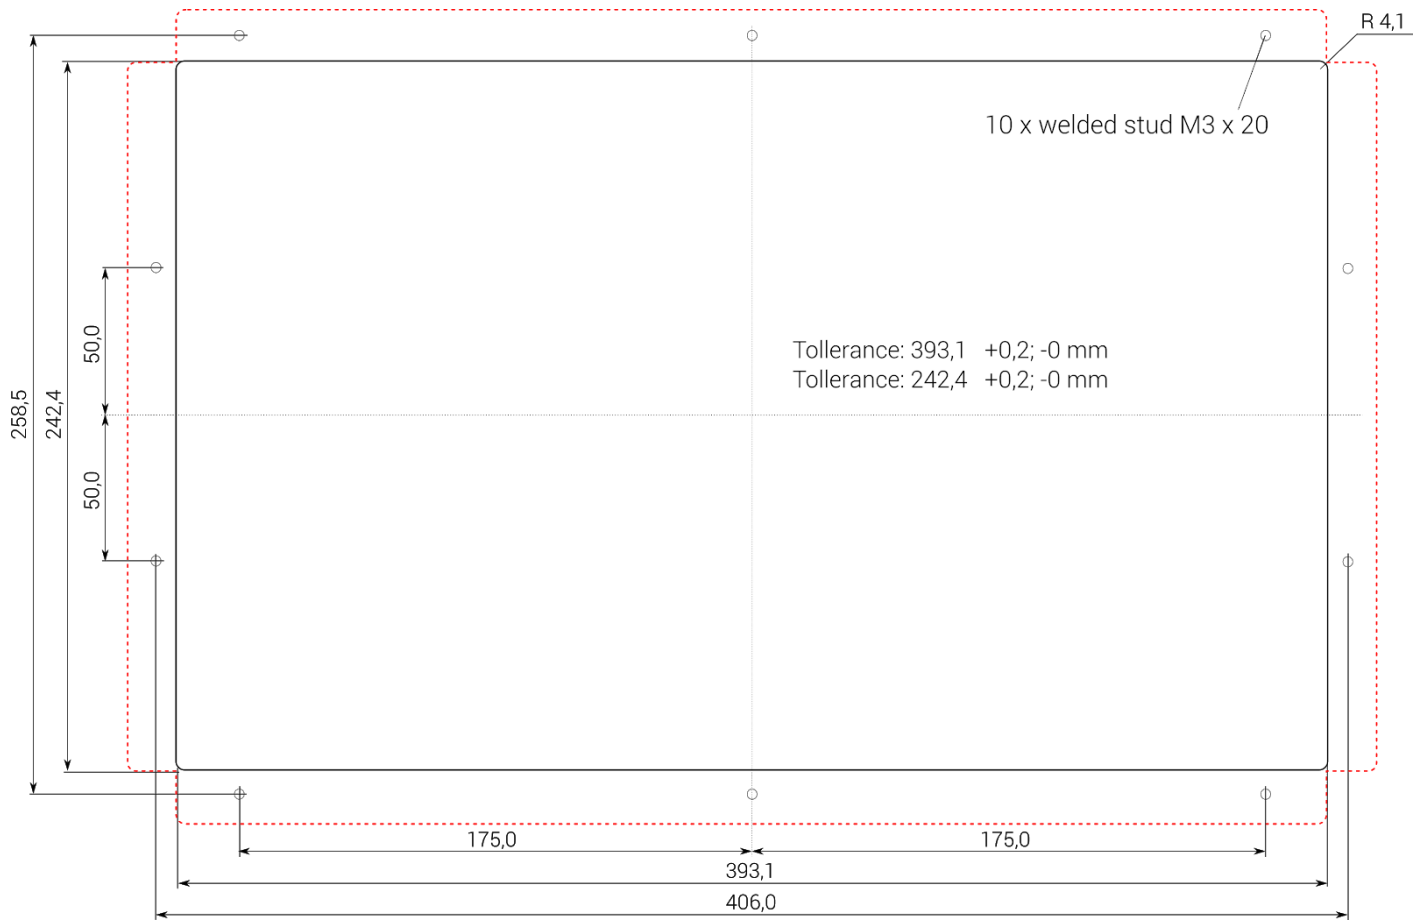

# Dimensions flexyPage display

\*Size of the glass

<b>Order No.:</b> fel4B-05A-156B fel4C-05A-156B subject to modifications	<b>Title</b> Mechanical Drawing DM-Line 15,6 (39,6 cm) open frame touch		
Tolerances +/- 0,5 mm	Scale:	Date: 2018-12-18	Drawn by: JHell
		Drawing No.: fel4x-05A-156B_MD_V1.0	

# Cutout

for glass front 2 mm

<b>Order No.:</b>	<b>Title</b> Cutout DM-Line 15,6 (39,6 cm) open frame touch		
subject to modifications	Drawing No.: fel4B-05A-156B_cutout_V1.0		
Tolerances +/- 0,1 mm	Scale:	Date: 2019-12-03	Drawn by: JHell