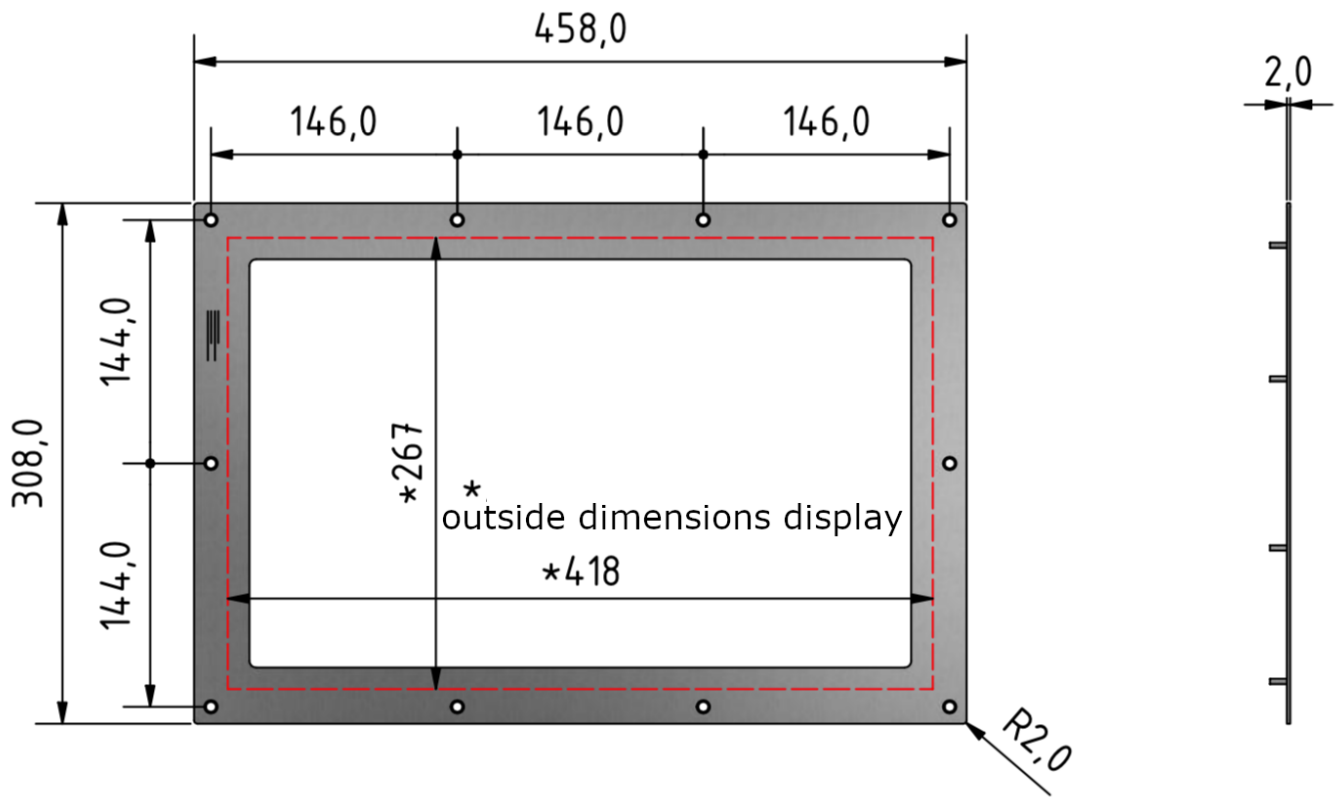

Accessory parts - Stainless steel frame for DM-Line 15,6 (39,6 cm) touch

For screws - mounting from the front

countersunk holes M4

Order No.

zbs4B-05A-156B-FEB-SB
zbs4B-05A-156B-FEB-SR

Description

Stainless steel frame for DM-Line 15,6 (39,6 cm) with welded stud
Stainless steel frame for DM-Line 15,6 (39,6 cm) for screws

Order No.: zbs4B-05A-156B-FEB-SR	Title Stainless steel frame for DM-Line 15,6 (39,6 cm)		
subject to modifications	Drawing No.: fel4B-05A-156B_steel_frame_screws_V1.0		
Tolerances +/- 0,1 mm	Scale:	Date: 2019-12-03	Drawn by: JHell