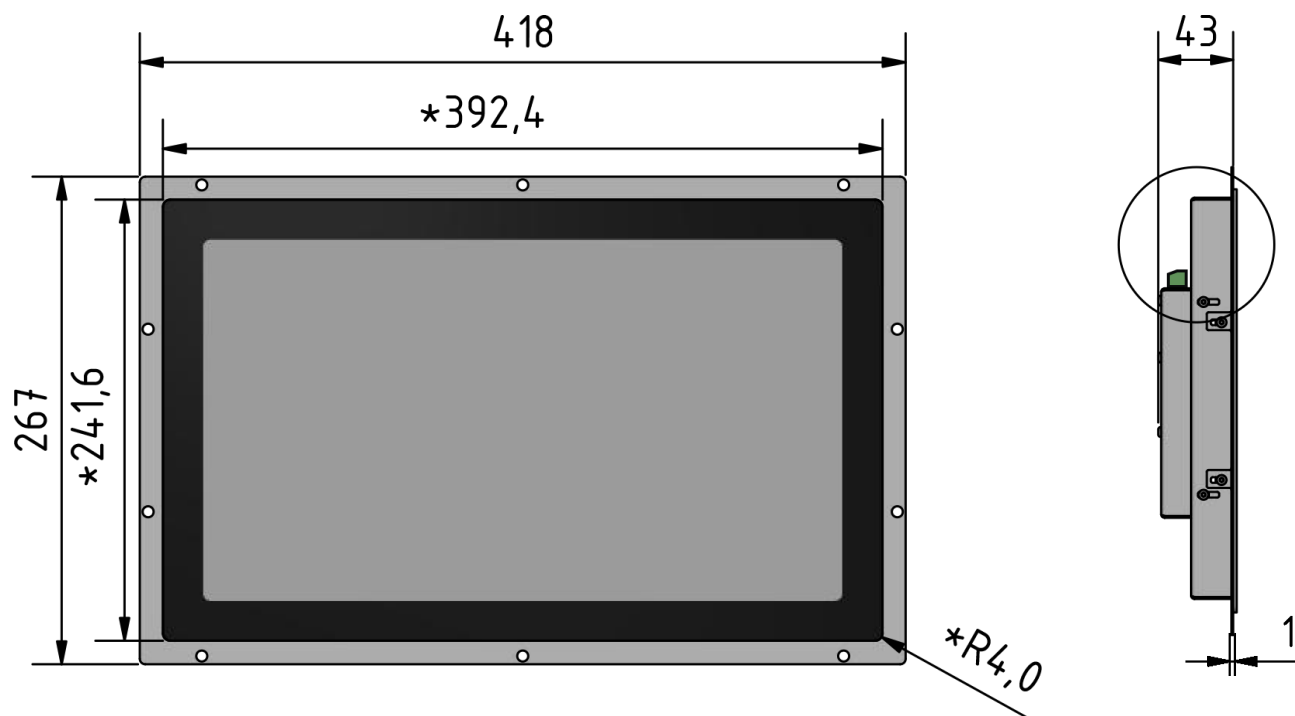

# Dimensions flexyPage display

\*Size of the glass

<b>Order No.:</b> fel4B-05A-156B fel4C-05A-156B subject to modifications	<b>Title</b> Mechanical Drawing DM-Line 15,6 (39,6 cm) open frame touch		
Tolerances +/- 0,5 mm	Scale:	Date: 2018-12-18	Drawn by: JHell
		Drawing No.: fel4x-05A-156B_MD_V1.0	