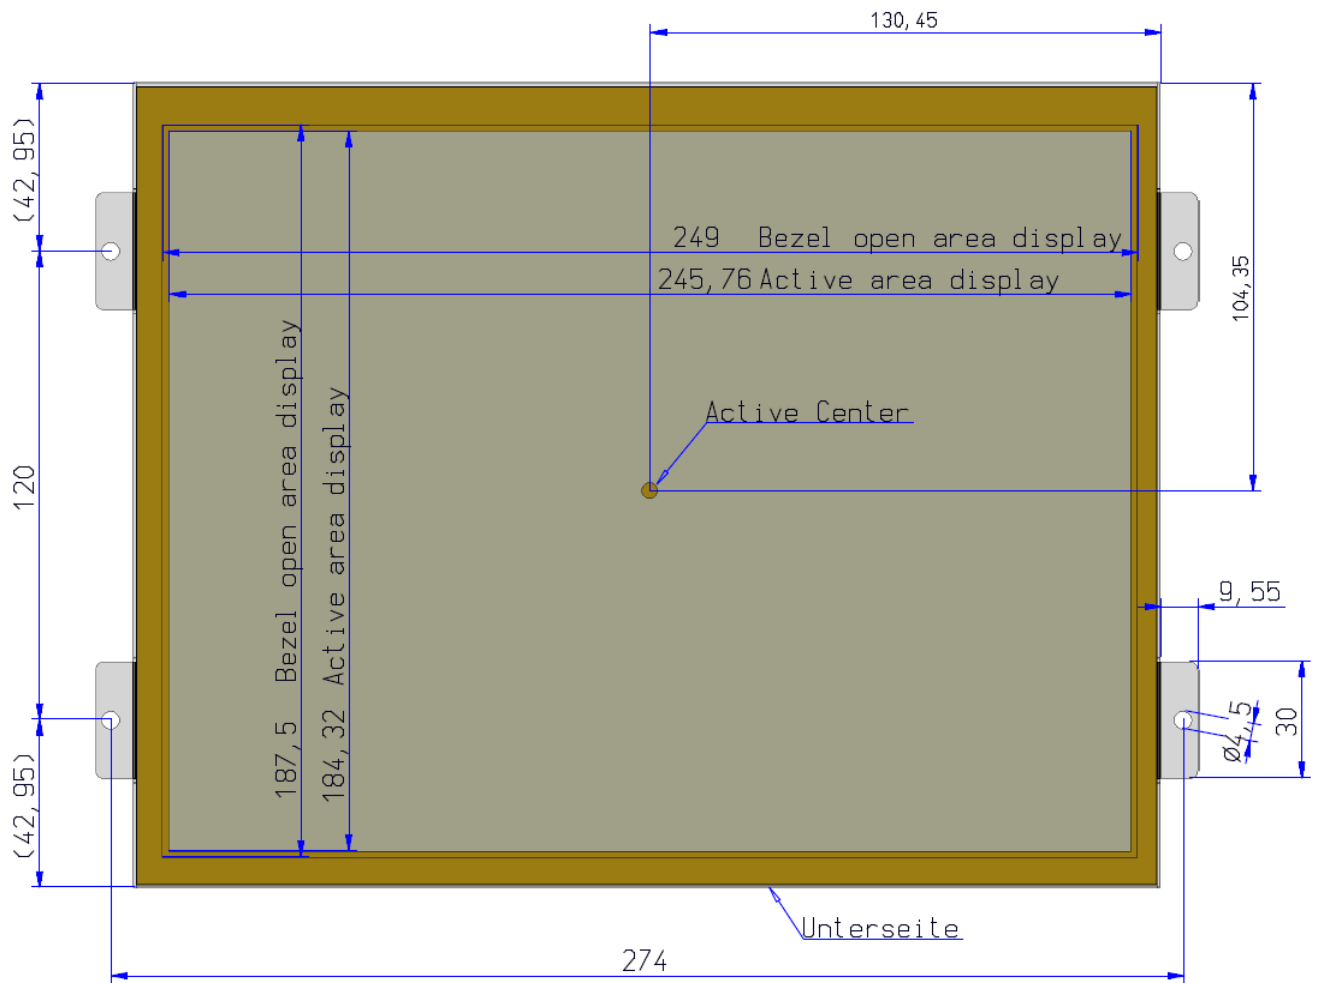

Dimensions flexyPage monitor front

Order No.: beb-bcm-150A	Title Mechanical Drawing BCM-Line 12,1 Monitor front view		
subject to modifications	Drawing No.: bcm-121A_front_MD_V1.0		
Tolerances +/- 0,1 mm	Scale:	Date: 2018-12-12	Drawn by: JHell