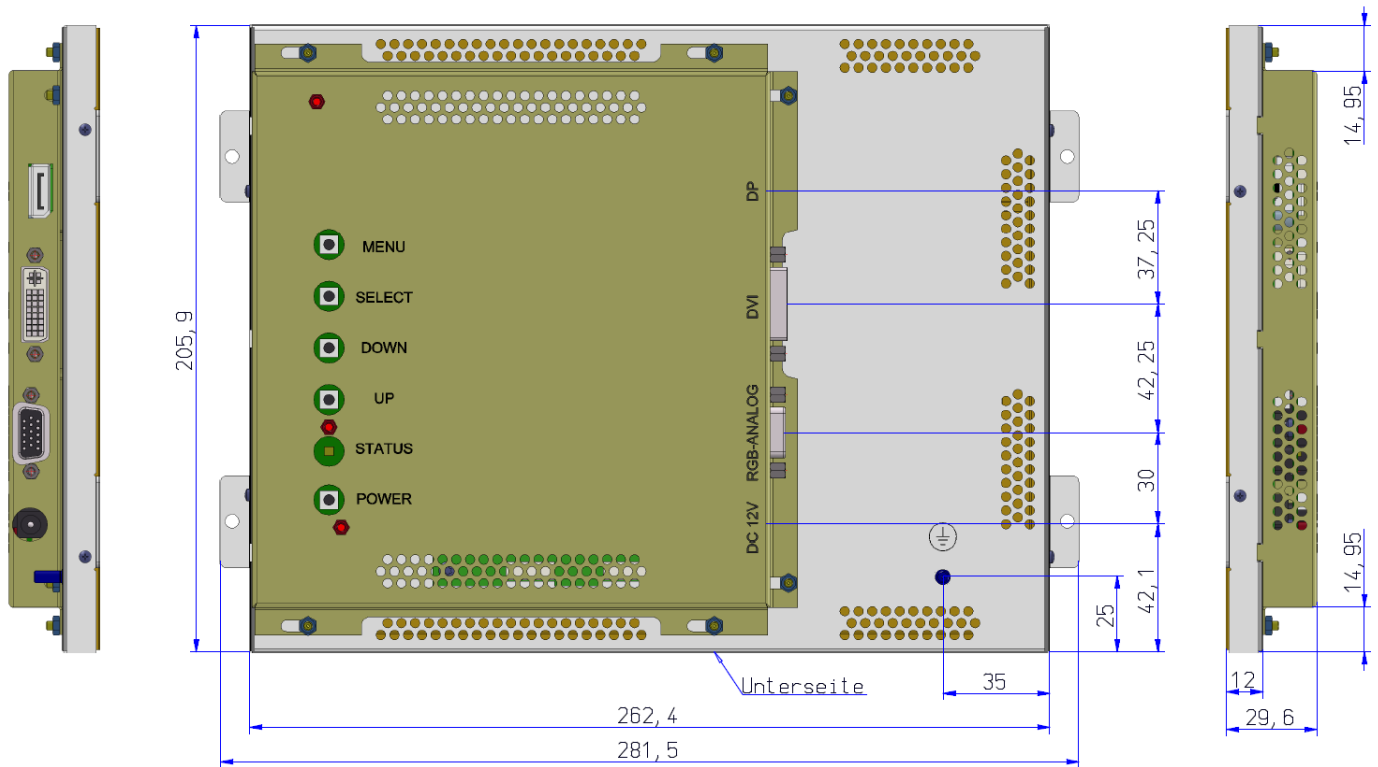

Dimensions flexyPage monitor rear

Order No.: beb-bcm-150A	Title Mechanical Drawing BCM-Line 12,1 Monitor rear view		
subject to modifications	Drawing No.: bcm-121A_rear_MD_V1.0		
Tolerances +/- 0,1 mm	Scale:	Date: 2018-12-12	Drawn by: JHell