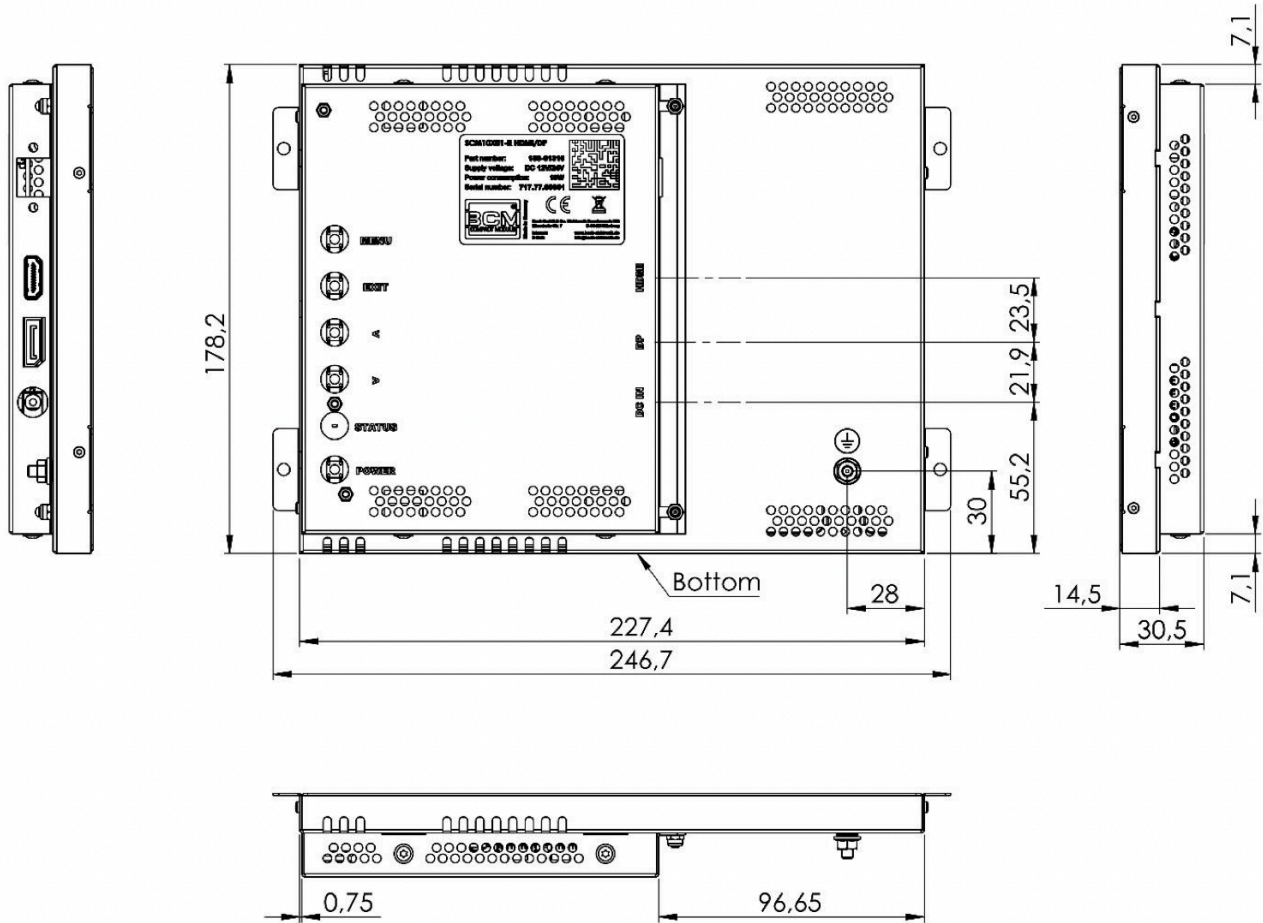

Dimensions flexyPage monitor front

Order No.: beb-bcm-104A	Title Mechanical Drawing BCM-Line 10,4 Monitor front view		
subject to modifications	Drawing No.: bcm-104A_front_MD_V1.0		
Tolerances +/- 0,1 mm	Scale:	Date: 2024-09-18	Drawn by: JHell

Dimensions flexyPage monitor rear

Order No.: beb-bcm-104A	Title Mechanical Drawing BCM-Line 10,4 Monitor rear view		
subject to modifications	Drawing No.: bcm-104A_rear_MD_V1.0		
Tolerances +/- 0,1 mm	Scale:	Date: 2024-09-18	Drawn by: JHell