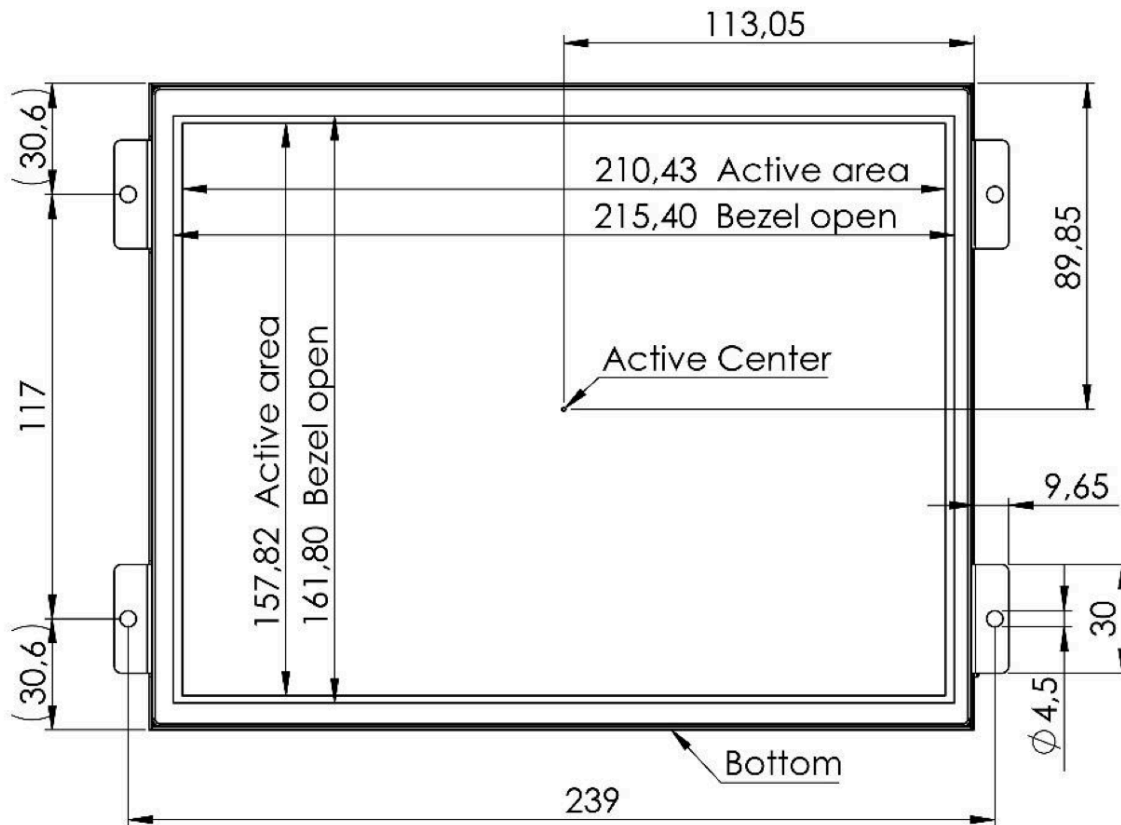

Dimensions flexyPage monitor front

Order No.: beb-bcm-104A	Title Mechanical Drawing BCM-Line 10,4 Monitor front view		
subject to modifications	Drawing No.: bcm-104A_front_MD_V1.0		
Tolerances +/- 0,1 mm	Scale:	Date: 2024-09-18	Drawn by: JHell