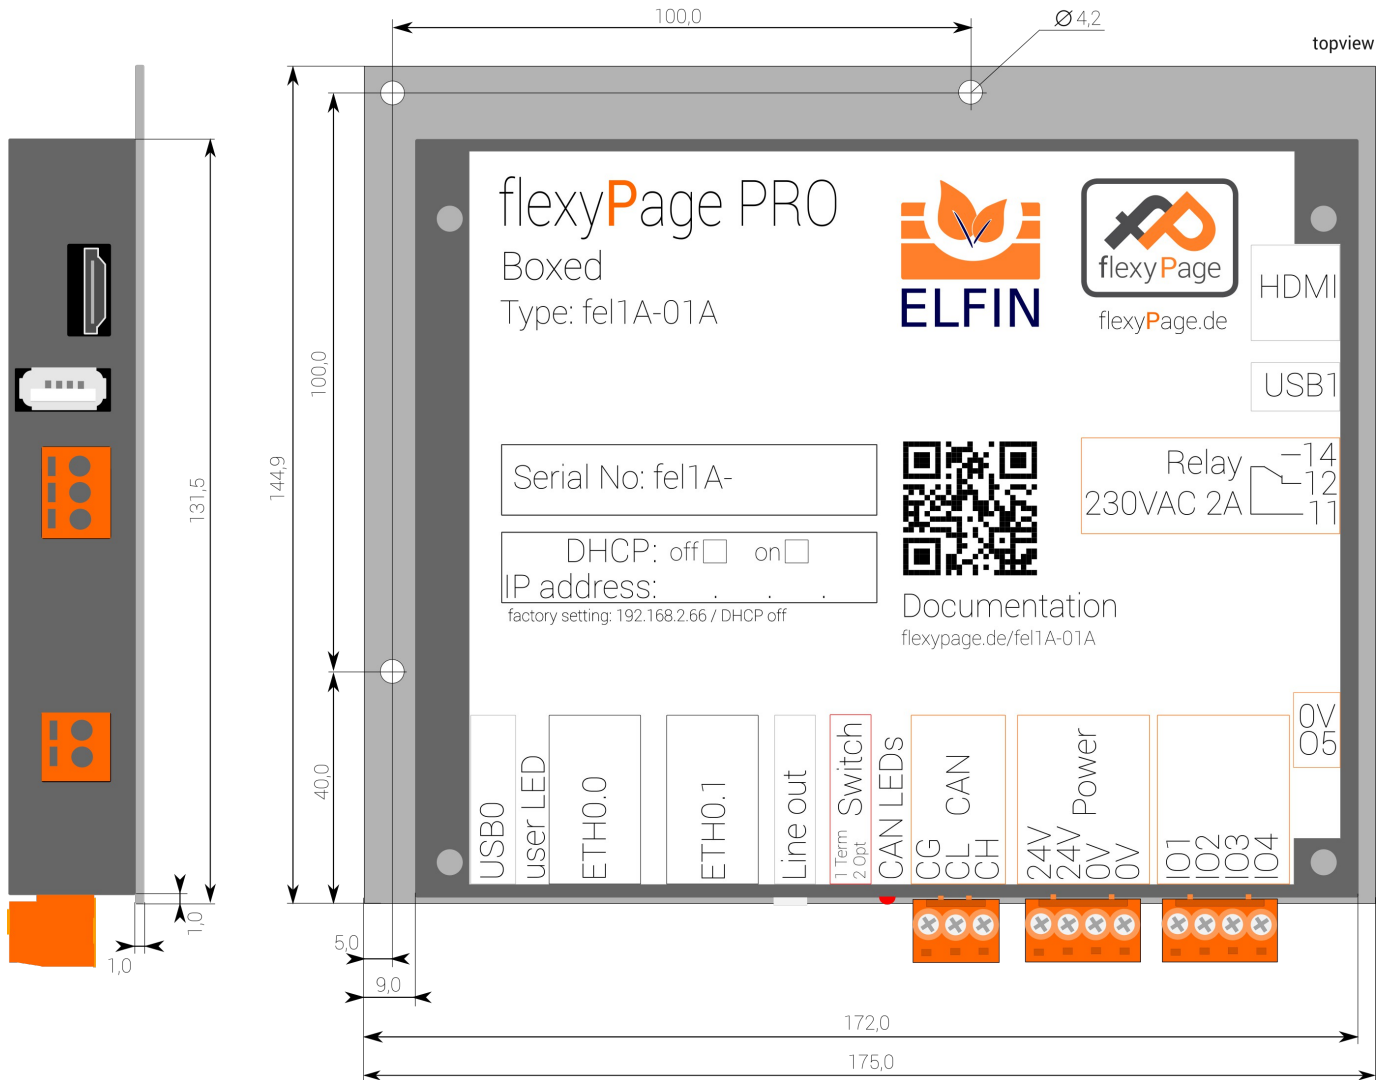

Mechanical Drawings 2015-06

Product: flexyPage Boxed

Article: fel1A-01A

product page: flexyPage.de

manufacture page: elfin.de

Order No.: fel1A-01A subject to modifications	Title Mechanical Drawing flexyPage PRO Boxed			
	Drawing No.: fel1A-01A_V1.0			
Tolerances +/- 0,5 mm	Scale:	Date: 2015-06-08	Drawn by: JHell	