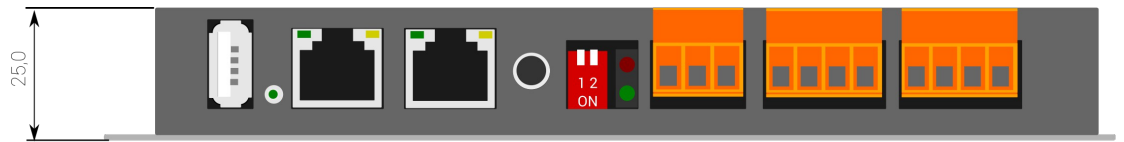

Mechanical Drawings 2015-06

Product: flexyPage Boxed

Article: fel1A-01A

product page: flexyPage.de

manufacture page: elfin.de

Order No.: fel1A-01A subject to modifications	Title Mechanical Drawing flexyPage PRO Boxed			
	Drawing No.: fel1A-01A_V1.0			
Tolerances +/- 0,5 mm	Scale:	Date: 2015-06-08	Drawn by: JHell	