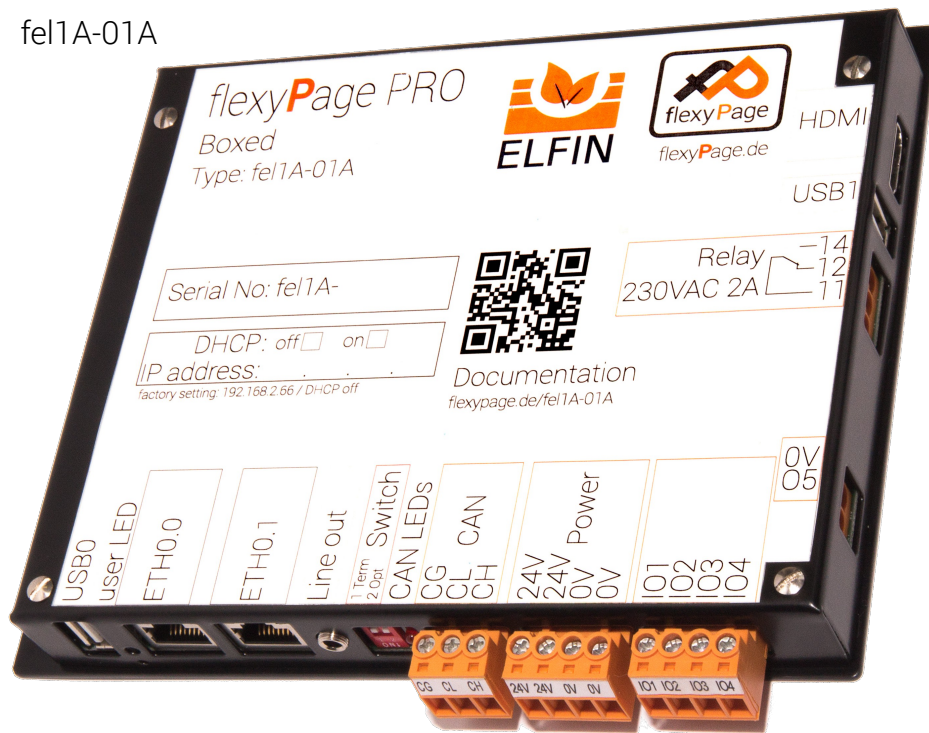

Mechanical Drawings 2015-06

Product: flexyPage Boxed

Article: fel1A-01A

product page: flexyPage.de

manufacture page: elfin.de

Order No.: fel1A-01A subject to modifications	Title Mechanical Drawing flexyPage PRO Boxed			
	Drawing No.: fel1A-01A_V1.0			
Tolerances +/- 0,5 mm	Scale:	Date: 2015-06-08	Drawn by: JHell	